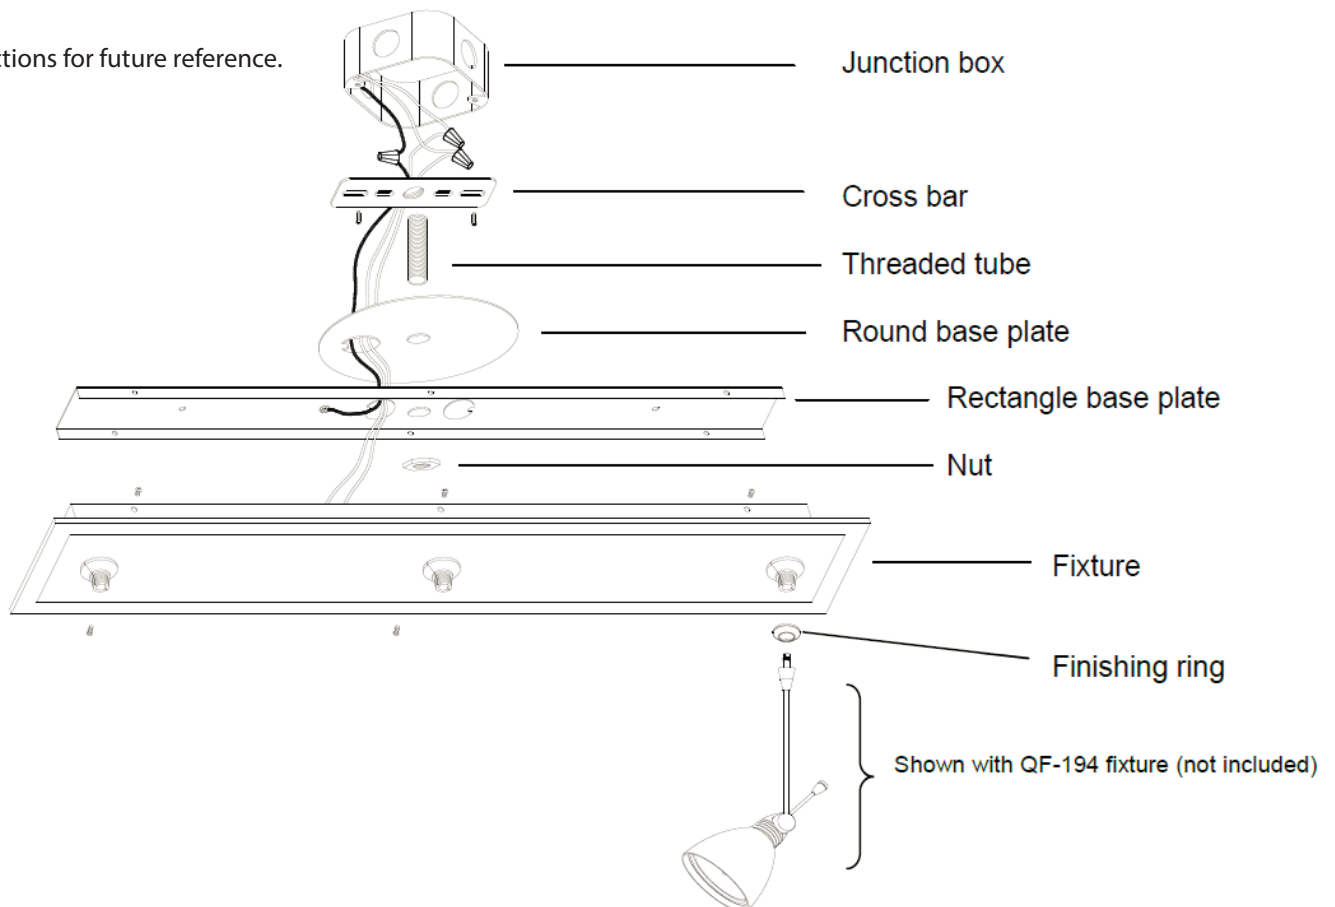

OVERVIEW

QMP Canopies are designed to fit all W.A.C quick connect fixtures. They may also be used on other manufacturers brand of quick connect (consult factory for compatibility). Uses 50 watts max each fixtures or pendants. Canopies come with self-contained electronic transformers that may be dimmed with an electronic low volt dimmer switch.

1. Mount cross bar to junction box. Screw the threaded rod to the crossbar.
2. Remove the six screws around the perimeter of the fixture. Separate round and rectangular base plates from the fixture.
3. Open a knock out hole in both plates.
4. Pass the black white and green wires from the fixture through the knockout holes of both plates.
5. Raise the fixture and plates close to the junction box and connect with corresponding color wall wires using wire nuts. Green wire is for ground connection; wall wire may be green or bare wire. Wires run to the side of the cross bar. Tuck wires back into the junction box. Position the threaded tube through the center holes of both the round and rectangular base plates, then secure with the large nut. Fold any excess wire neatly into the fixture. Position the fixture against the rectangular base plate and secure the 6 perimeter screws.

Retain instructions for future reference.

WAC Lighting
www.waclighting.com
Phone (800) 526.2588 • Fax (800) 526.2585

Headquarters/Eastern Distribution Center
44 Harbor Park Drive • Port Washington, NY 11050
Phone (516) 515.5000 • Fax (516) 515.5050

Western Distribution Center
1750 Archibald Ave • Ontario, CA 91761
Phone (800) 526.2588 • Fax (800) 526.2585