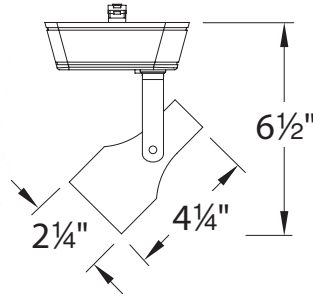

Model: 007

120V Track MR16 Luminaire

WAC LIGHTING

Responsible Lighting®

Fixture Type:

Catalog Number:

Project: _____

Location: _____

PRODUCT DESCRIPTION

Low Voltage luminaire with die-cast aluminum construction and swivel yoke for precise aiming.

FEATURES

- Available with LED lamp option
- Swivel yoke for easy aiming
- 350° horizontal rotation and 90° vertical tilt
- Available Framing Projector accessory (order separately)
- Clear lens included (Halogen version)
- 5 year WAC Lighting product warranty

SPECIFICATIONS

Construction: Die-cast aluminum track head with polycarbonate transformer case and track adapter. Bi-pin ceramic socket for MR16 lamp.

Finish: Powder coated Black (BK), White (WT), and Electroplated Brushed Nickel (BN).

Transformer: 12V ; 1W minimum load.

Lamp: 007 model uses 12V MR16, 50W max lamp (not included).
007L model uses 12V MR16, 75W max (not included).
007LED model uses a 12V, 9W MR16 LED lamp (included).
490 lumens, 3000K CCT, 50,000 hour rated life, CRI: 90.

Dimming: With electronic low voltage (ELV) dimmer, LED lamp dims to 15%; Halogen lamp dims to 1%.

Standards: UL & CUL Listed.

ORDER NUMBER

System	Model #	Power	Lamp	Finish
LHT L Track	007LED	9W	LED	BK Black
HHT H Track	007	50W	Halogen	BN Brushed Nickel
JHT J/J2 Track	007L	75W	Halogen	WT White

- -

Example: LHT-007LED-WT