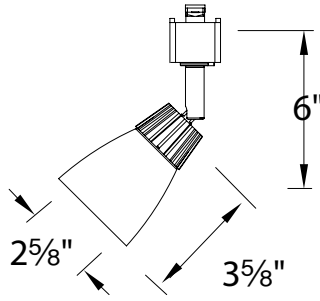

Model: 102

120V Track Miniature Line Voltage Luminaire

WAC LIGHTING

Responsible Lighting®

Fixture Type:

Catalog Number:

Project: _____

Location: _____

PRODUCT DESCRIPTION

Achieve the sleek look of MR16 fixtures without the need for a bulky transformer. A variety of styles and finishes to accommodate any interior space.

FEATURES

- Includes GU10 lamp & decorative glass shade
- Easily re-lamped from the front without the use of tools
- 350° horizontal rotation and 90° vertical aiming
- 5 year WAC product warranty

SPECIFICATIONS

Construction: Die cast aluminum construction with polycarbonate track adaptor and aiming screws in black or white to match track finish.

Lamp: Lamp included. 50W Halogen GU10 lamp.

Dimming: Dim to 5% with Triac dimmer.

Standards: UL & CUL Listed.

ORDER NUMBER

System	Model	Lamp	Power	Finish
LTK L Track	102	Halogen	50W	WT/WT White/White
HTK H Track				
JTK J/J2 Track				

Example: **HTK-102-WT/WT**

WAC Lighting

www.waclighting.com

Phone (800) 526.2588 • Fax (800) 526.2585

Headquarters/Eastern Distribution Center

44 Harbor Park Drive • Port Washington, NY 11050

Phone (516) 515.5000 • Fax (516) 515.5050

Western Distribution Center

1750 Archibald Avenue • Ontario, CA 91760

Phone (800) 526.2588 • Fax (800) 526.2585