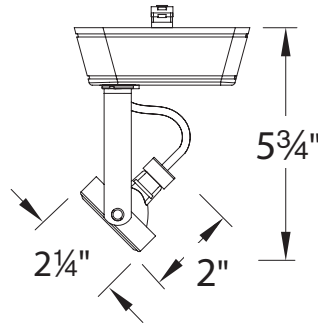

Model: 180

120V Track MR16 Luminaire

WAC LIGHTING

Responsible Lighting®

Fixture Type:

Catalog Number:

Project: _____

Location: _____

PRODUCT DESCRIPTION

Low Voltage luminaire with die-cast aluminum construction and swivel yoke for precise aiming.

FEATURES

- Available with LED lamp option
- Swivel arm for easy aiming
- 350° horizontal rotation and 90° vertical aiming
- Clear lens included (Halogen version)
- Dimmable
- 5 year WAC Lighting product warranty

SPECIFICATIONS

Construction: Die-cast aluminum track head with polycarbonate transformer case and track adapter. Bi-pin ceramic socket for MR16 lamp.

Finish: Powder coated Black (BK), White (WT), and Electroplated Brushed Nickel (BN).

Transformer: 12V ; 1W minimum load.

Lamp: 180 model uses 12V MR16, 50W max lamp (not included).
180L model uses 12V MR16, 75W max (not included).
180LED model uses a 12V, 8W MR16 LED lamp (included).
450 lumens, 3000K CCT, 25,000 hour rated life, CRI: 85.

Dimming: With electronic low voltage (ELV) dimmer, LED lamp dims to 10%; Halogen lamp dims to 1%.

Standards: UL & CUL Listed.

ORDER NUMBER

System	Model #	Power	Lamp	Finish
LHT L Track	180LED	8W	LED	BK Black
HHT H Track	180	50W	Halogen	BN Brushed Nickel
JHT J/J2 Track	180L	75W	Halogen	WT White