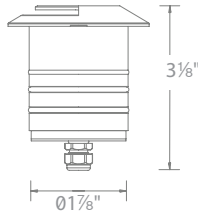

2" INGROUND SINGLE APERTURE

2091

WAC

LANDSCAPE LIGHTING

Fixture Type:

Catalog Number:

Project: _____

Location: _____

PRODUCT DESCRIPTION

Landscape 2" recessed in-ground luminaire washes walkways with a shadow-free smooth illumination.

FEATURES

- Factory sealed water tight fixtures
- Cold Weather Start: -40°C to 50°C
- Solid stainless steel construction
- Available Concrete Pour Adapter
- Spring clip, 6' lead wire and direct burial gel filled wire nuts included

SPECIFICATIONS

Input: 9 - 15VAC (Transformer is required)
Power: 4.1W / 6.6VA
Brightness: 5 lm
Color Temp: 3000K
CRI: 85
Rated Life: 70,000 hours

ORDERING NUMBER

	Color Temp	Finish
2091-30	2700K 3000K	BS <i>Bronzed Stainless Steel</i> SS <i>Stainless Steel</i>

IEC safety Standard	Walk over	Drive over
Resistance to static load test	Yes (1125lbs)	Yes (4496lbs)
Resistance to torque and shear loads test	N/A	Yes

2091-30 _____

Example: **2091-30SS**

wacighting.com
Phone (800) 526.2588
Fax (800) 526.2585

Headquarters/Eastern Distribution Center
44 Harbor Park Drive
Port Washington, NY 11050

Central Distribution Center
1600 Distribution Ct
Lithia Springs, GA 30122

Western Distribution Center
1750 Archibald Avenue
Ontario, CA 91760