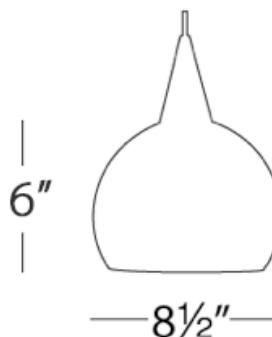

FREEDOM COLLECTION

INCANDESCENT PENDANTS –FROST

Ordering Matrix

Mounting	Socket Set	Shade	Adapter Finish	
[ ]	[ ]	[ ]	[ ]	
Canopy Mount	PLD	F4	406 OC	BK, WT, BN
FLEXRAIL1™	HM1	F4	406 OC	DB, PT
120v Track	HTK, LTK, JTK	F4	406OC	BK, WT, BN

Example (Mounting-Socket Set-Shade-Adapter Finish) : PLD-F4-406OC/BN
Shade only: PLD-G406OC

Product Details

Description:	Linear System fixture for a incandescent lamp (F4) or a
Materials:	Steel canopy or Polycarbonate track adapter and lamp holder with a Die-cast aluminum cup (F4)
Lamping:	Use A or G30 incandescent lamp 100w MAX for F4 ; (Lamp not included)
Finish:	Electrical plated - Brushed Nickel and Chrome; Painted in Dark Bronze, Platinum, Black and White.
Shade:	Inspired by the cold ice on an early winter morning, Frost depicts hand blown German glass in a stunning combination of Opal and Clear. Shade finished: OC-Opal/Clear
Listing:	UL & CUL Listed.

Specification Features

- Complete set should include glass shade and socket set.
- The length of the cord is adjustable to desired pendant height.
- One color shade provided.
- 5 year product WAC Lighting warranty.