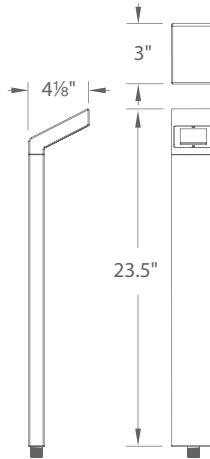

LINEAR PATH LIGHT

6021

WAC

LANDSCAPE LIGHTING

Fixture Type:

Catalog Number:

Project: _____

Location: _____

PRODUCT DESCRIPTION

Sleek linear design blends seamlessly into pathways while providing soft, directional illumination

FEATURES

- IP66 rated, Protected against powerful water jets
- Factory sealed water tight fixtures
- Translucent lens provides uniform light distribution
- Solid diecast corrosion resistant aluminum alloy
- Recommended spacing for installation: 8 to 10ft
- Mounting stake, 6 foot lead wire, and direct burial gel filled wire nuts are included
- Maintains constant lumen output against voltage drop
- UL 1838 Listed

SPECIFICATIONS

Input: 9-15VAC (Transformer is required)
Power: 2.9W / 4.7VA
Brightness: 95 lm
CRI: 90+
Rated Life: 60,000 hours

ORDERING NUMBER

		Color Temp	Finish
6021	<i>Linear Path</i>	27 2700K	BZ <i>Bronze on Aluminum</i>
		30 3000K	

6021-___BZ

Example: **6021-30BZ**

waclighting.com
Phone (800) 526.2588
Fax (800) 526.2585

Headquarters/Eastern Distribution Center
44 Harbor Park Drive
Port Washington, NY 11050

Central Distribution Center
1600 Distribution Ct
Lithia Springs, GA 30122

Western Distribution Center
1750 Archibald Avenue
Ontario, CA 91760