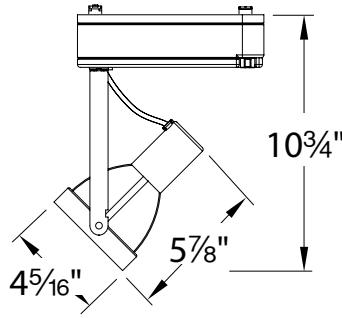

Model: 764-39/70E

120V Track HID Luminaire

WAC LIGHTING

Responsible Lighting®

Fixture Type:

Catalog Number:

Project: _____

Location: _____

PRODUCT DESCRIPTION

Designed to work with our 120V Track Systems where high foot candle levels and crisp white light are required, this energy efficient metal halide luminaire delivers robust lighting with a strong output for high-traffic retail and commercial spaces.

FEATURES

- Metal construction
- 350° horizontal rotation and 90° vertical tilt
- Easily re-lamped from the front without the use of tools
- Open-back design for an industrial look
- 5 year WAC product warranty

SPECIFICATIONS

Construction: Formed metal with polycarbonate track adapter and aiming screws in black or white to match track finish. Medium base porcelain socket with nickel-plated copper screw shell.

Finish: Powder coat paint. Available in Black (BK) and White (WT).

Lamp: Order lamps separately. Uses 120V CDM PAR30L 39W or 70W.

Standards: UL & CUL Listed.

ORDER NUMBER

System	Model	Power	Finish
LTK L Track	764	39E 39W	BK Black
HTK H Track		70E 70W	WT White
JTK J/J2 Track			

- **764** - -

Example: **HTK-764-39E-WT**

FINISHES

WAC Lighting
www.waclighting.com
Phone (800) 526.2588 • Fax (800) 526.2585

Headquarters/Eastern Distribution Center
44 Harbor Park Drive • Port Washington, NY 11050
Phone (516) 515.5000 • Fax (516) 515.5050

Western Distribution Center
1750 Archibald Avenue • Ontario, CA 91760
Phone (800) 526.2588 • Fax (800) 526.2585