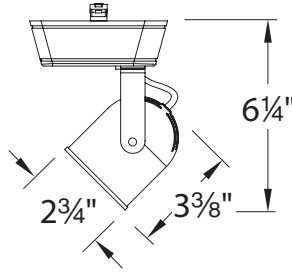

Model: 808

120V Track MR16 Luminaire

WAC LIGHTING

Responsible Lighting®

Fixture Type:

Catalog Number:

Project:

Location:

PRODUCT DESCRIPTION

Low Voltage luminaire with die-cast aluminum construction and swivel yoke for precise aiming.

FEATURES

- Available with LED lamp option
- Swivel yoke for easy aiming
- 350° horizontal rotation and 90° vertical tilt
- Recessed lamp position and baffle for minimal glare
- Clear lens included (Halogen version)
- Dimmable
- 5 year WAC Lighting product warranty

SPECIFICATIONS

Construction: Die-cast aluminum track head with polycarbonate transformer case and track adapter. Bi-pin ceramic socket for MR16 lamp.

Finish: Available in Black (BK), Dark Bronze (DB) and White (WT).

Transformer: 12V ; 1W minimum load.

Lamp: 808 model uses 12V MR16, 50W max lamp (not included).
808L model uses 12V MR16, 75W max (not included).
808LED model uses a 12V, 9W MR16 LED lamp (included).
490 lumens, 3000K CCT, 50,000 hour rated life, CRI: 90.

Dimming: With electronic low voltage (ELV) dimmer, LED lamp dims to 15%;
Halogen lamp dims to 1%.

Standards: UL & CUL Listed.

ORDER NUMBER

System	Model #	Power	Lamp	Finish
LHT L Track	808LED	9W	LED	BK Black
HHT H Track	808	50W	Halogen	DB Dark Bronze
JHT J/J2 Track	808L	75W	Halogen	WT White