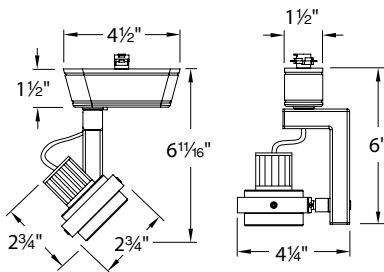

DROID LED – model: 815LED

LED Low Voltage Track Luminaire

Fixture Type:

Catalog Number:

Project:

Location:

PRODUCT DESCRIPTION

Energy efficient track head using a pre-installed MR16 LED lamp. Fixture is specifically designed to ensure proper lamp fit. For use with WAC Lighting's 120V Track system and compatible with other manufacturer's track (consult factory for specific brands).

FEATURES

- 350° horizontal rotation and 90° vertical aiming
- "L" style yoke and pivoting head for easy adjustment
- Silicon hot aiming sleeve
- 34° beam spread
- "Quick-Ship" item: always in stock and ready for immediate shipment
- 25,000 hour rated life
- 5 year WAC Lighting product warranty

SPECIFICATIONS

Construction: Die-cast aluminum. Clear 1/8" tempered glass lens included. Heat resistant rubber grip over rear socket assembly.

Transformer: Soft start electronic transformer designed to prolong lamp life, with auto reset and short circuit protection. Input voltage: 120VAC/60Hz. 1W minimum load.

Distance	FC	L	W
6 ft	24	3.7	3.7
8 ft	13	4.9	4.9
10 ft	9	6.1	6.1
12 ft	6	7.3	7.3

FC	L	W
8	8.1	5.2
5	10.8	6.9
3	13.5	8.6
2	16.2	10.4

ORDER NUMBER

System	Model #	Finish
LHT L Track	815LED	BK Black
HHT H Track		PT/BK Platinum/Black
JHT J Track		PT/WT Platinum/White
		WT White