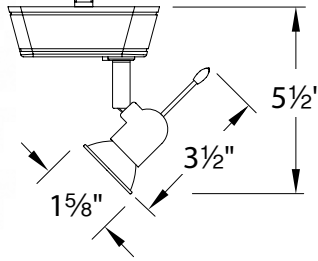

Model: 816

120V Track MR16 Luminaire

WAC LIGHTING

Responsible Lighting®

Fixture Type:

Catalog Number:

Project: _____

Location: _____

PRODUCT DESCRIPTION

Low Voltage luminaire with die-cast aluminum construction and aiming wand for precise aiming.

FEATURES

- Available with LED lamp option
- Easily re-lamped from the front without the use of tools
- Use aiming wand for easy adjustment
- 350° horizontal rotation and 90° vertical tilt
- Dimmable
- 5 year WAC Lighting product warranty

SPECIFICATIONS

Construction: Die-cast aluminum track head with polycarbonate transformer case and track adapter. Bi-pin ceramic socket for MR16 lamp.

Finish: Powder coated Black (BK), White (WT), and Electroplated Brushed Nickel (BN).

Transformer: LED Version - 1W minimum load.
Halogen Version - 20W minimum load (1W minimum load available). Consult factory for more details).

Lamp: 816 model uses 12V MR16, 50W max lamp (not included).
816L model uses 12V MR16, 75W max (not included).
816LED model uses a 12V, 8W MR16 LED lamp (included).
450 lumens, 3000K CCT, 25,000 hour rated life, CRI: 85.

Dimming: With electronic low voltage (ELV) dimmer, LED lamp dims to 10%; Halogen lamp dims to 1%.

Standards: UL & CUL Listed.

ORDER NUMBER

System	Model #	Power	Lamp	Finish
LHT L Track	816LED	8W	LED	BK Black
HHT H Track	816	50W	Halogen	BN Brushed Nickel
JHT J/J2 Track	816L	75W	Halogen	WT White