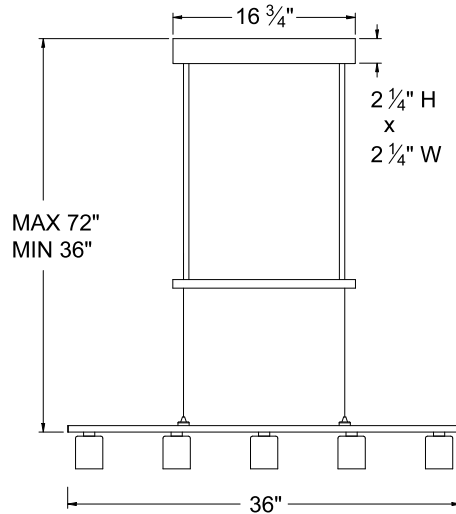

COUNTERBALANCE ADJUSTABLE CHANDELIER

MODEL AP-5RE

Ordering Matrix

Model	Series	Finish
[]	[]	[]
AP	5RE	BN

Ordering Example (model number – series number – finish) : AP-5RE-BN

Product Details

Description:	BALANS series low voltage adjustable pendant with white glass shades. Designed for flat ceilings.
Materials:	Formed metal canopy, counterbalance, decorative pendant bar, and j-box cover plate. Galvanized steel backplate. One low voltage electronic transformer located in the canopy. Two sets of low voltage wires running from the canopy to the deco bar. Five cased white glass shades. Mounting hardware, including screws and wire nuts are included.
Transformer:	One 12v electronic low voltage (model EN-12150-R-AR). 120 volt input / 12 volt output. 50hz/60hz.
Lamping:	Five 20w xenon bi-pin BP-20 included. Maximum wattage for each lamp socket is 20 watts.
Mounting:	Mounts over a standard 4" junction box. Base plate covers junction box opening, the canopy attaches to base plate with three screws. There are two trade sized knockout on the base plate.
Finish:	Brushed Nickel (BN)
Listing:	U.L. & C.U.L. listed. 5 year WAC Lighting product warranty.