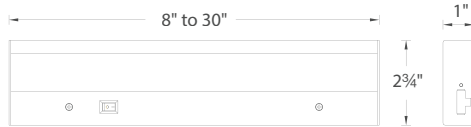

LEDme® PRO AC-LED LIGHT BARS

BA-ACLED

WAC LIGHTING

Responsible Lighting®

Fixture Type:

Catalog Number:

Project: _____

Location: _____

PRODUCT DESCRIPTION

Bringing out the best in bold, eye-catching residential, retail and commercial displays, LEDme® PRO AC-LED Light Bars are ideal for counters and cabinets. Thermally efficient, these fixtures are crafted for illuminating heat sensitive perishables and color sensitive apparel, artwork and collectibles.

FEATURES

- High CRI 90+
- Does not require any driver or transformer
- True 1" profile
- Backlighting with parabolic reflector allows a high uniformity of light
- Each light bar includes one "I" connector
- Minimal space between diffusers for a visually seamless line of illumination
- Free of projected heat, UV and IR radiation
- 90,000 hour rated life
- 5 year WAC Lighting product warranty

SPECIFICATIONS

1. **Construction:** Extruded aluminum body with polycarbonate lens
2. **Power:** Direct 120VAC 60Hz input
3. **Light Source:** 2700K or 3000K AC LEDs, CRI: 90.
4. **Dimming:** May be dimmed down to 10% with electronic low voltage (ELV) dimmer, Compatible with *LUTRON DVELV-300, SELV-300* Electronic Low Voltage dimmer
5. **Finish:** Abrasion resistant Bronze (BZ), Brushed Aluminum (AL) and White (WT) powder coat
6. **Standards:** Title 24 CEC Compliant, ETL & cETL Listed

FIXTURE PERFORMANCE

Model #	Color Temp	Power	Lumens	Efficacy
BA-ACLED8-927	2700K	5.5W	250	45 Lm/W
BA-ACLED8-930	3000K	5.5W	255	46 Lm/W
BA-ACLED12-927	2700K	8W	360	45 Lm/W
BA-ACLED12-930	3000K	8W	365	46 Lm/W
BA-ACLED18-927	2700K	10W	445	45 Lm/W
BA-ACLED18-930	3000K	10W	450	45 Lm/W
BA-ACLED24-927	2700K	15W	700	47 Lm/W
BA-ACLED24-930	3000K	15W	705	47 Lm/W
BA-ACLED30-927*	2700K	17W	765	45 Lm/W
BA-ACLED30-930*	3000K	17W	785	46 Lm/W

* Not Title 24 Compliant

ACCESSORIES

6' power cord 	BA-PC6-WT	Supplies power in any application.
"I" connector 	BA-I-WT	Interconnection for seamless end to end transitions. One included with each light bar.
Interconnect cable 	BA-IC12-WT BA-IC24-WT BA-IC36-WT	12" 24" 36" Links two light bars using a single power connection.

ORDER NUMBER

Model#	Length	Color Temp	Finish
BA-ACLED	8 8"	927 2700K 930 3000K	BZ Bronze AL Brushed Aluminum WT White
	12 12"		
	18 18"		
	24 24"		
	30 30"