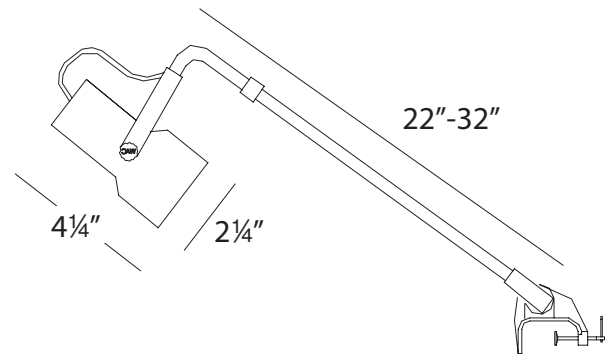

Fixture Type:

Catalog Number:

Project: _____

Location: _____