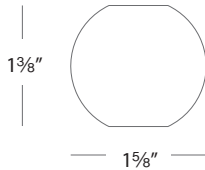

COLOR CRYSTAL – model: DR-G352

Crystal Collection: Beauty Spots™

WAC LIGHTING

Responsible Lighting®