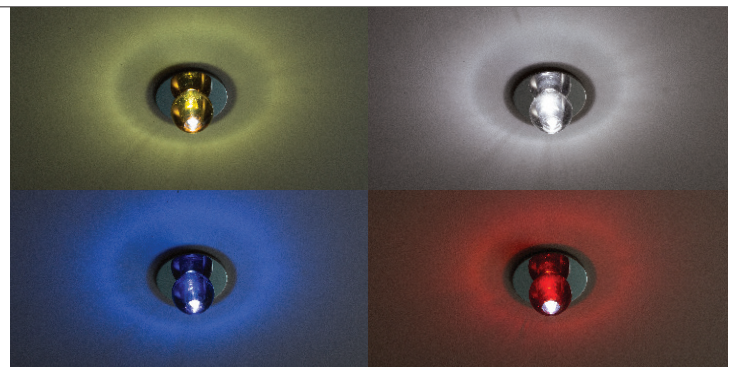

ORDER NUMBER

Model #	Color
DR-G352	AM Amber
	BL Blue
	CL Clear

DR-G352 -

Example: **DR-G352-AM**

WAC Lighting
www.waclighting.com
Phone (800) 526.2588 • Fax (800) 526.2585

Headquarters/Eastern Distribution Center
44 Harbor Park Drive • Port Washington, NY 11050
Phone (516) 515.5000 • Fax (516) 515.5050

Western Distribution Center
1750 Archibald Avenue • Ontario, CA 91760
Phone (800) 526.2588 • Fax (800) 526.2585