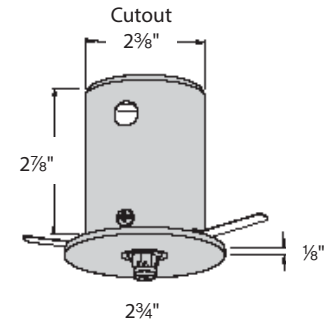

COMPATIBLE CANOPY

Source	Model #	Finish	Watt	Cutout	Color Temp	Lumens
LED	DR-LED302-30	CH Chrome	4.3W	2 3/8"	3000K	145
Xenon Bi-Pin	DR-301	CH Chrome	20W	2 3/8"	2700K	

- **CH**

Example: **DR-LED302-30-CH**