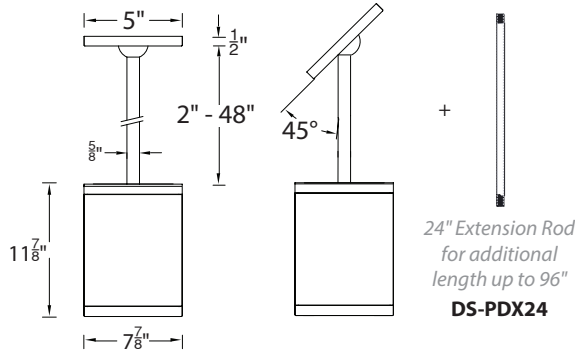

Western Distribution Center
1750 Archibald Avenue
Ontario, CA 91760

TUBE ARCHITECTURAL DS-PD08

LED Pendant Mounts

WAC LIGHTING

Responsible Lighting®

Seismic swivel tilts up to 45° to accommodate sloped ceiling