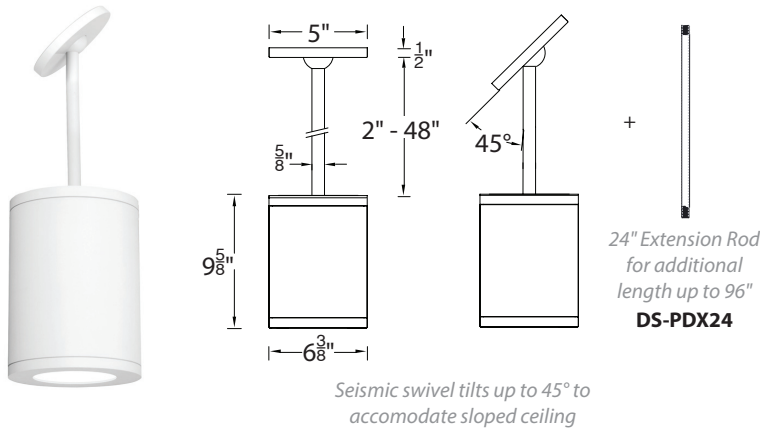

TUBE ARCHITECTURAL DS-PD06

LED Pendant Mounts

WAC LIGHTING

Responsible Lighting®

Fixture Type:

Catalog Number:

Project:

Location:

PRODUCT DESCRIPTION

The latest energy efficient LED technology in an appealing cylindrical profile delivers accent lighting. Comes in various light beam angle options.

FEATURES

- High performance exterior rated LED pendant
- Includes 45° swivel canopy and 2 field cuttable 24" rods
- Solid aluminum construction
- 38° visual cutoff angle for glare control
- 5 year warranty

SPECIFICATIONS

Input:	Universal voltage 120V - 277VAC, 50/60Hz
Dimming:	Electronic low voltage (ELV) : 100% - 5% (120V only) 0-10V: 100% - 1% (120-277V)
Light Source:	High output 3 Step Mac Adam Ellipse COB Rated life of 70,000 hours at L70
Finish:	Electrostatically powder coated, white, black, bronze and graphite
Standards:	IP65 rated, ETL & cETL wet location listed, Energy Star® 2.0 rated (labeled with *)
Operating Temp:	-13°F to 122°F (-25°C to 50°C)

ORDERING NUMBER

Diameter	Watt	Beam	Beam Angle	Color Temp	CRI	Lumen	CBCP	Efficacy (Lm/W)	Light Distribution	Finish	
DS-PD06	6" 36W	S Spot	19°	927	2700K	90	1875	8911	51		BK Black WT White BZ Bronze GH Graphite
				27*	2700K	85	2400	11392	65		
				930	3000K	90	2000	9500	54		
				30*	3000K	85	2170	10317	59		
				35*	3500K	85	2500	11884	68		
		40*	4000K	85	2450	11639	66				
		N Narrow	30°	927	2700K	90	1830	4642	49		
				27*	2700K	85	2340	5935	63		
				930	3000K	90	1950	4949	53		
				30*	3000K	85	2120	5374	57		
				35*	3500K	85	2440	6191	66		
		40*	4000K	85	2390	6063	65				
		F Flood	40°	927	2700K	90	1840	3310	50		
				27*	2700K	85	2355	4231	64		
				930	3000K	90	1965	3528	53		
30*	3000K			85	2130	3832	58				
35*	3500K			85	2455	4414	66				
40*	4000K	85	2405	4323	65						

DS-PD06-_____-____-

Example: DS-PD06-S930-WT

wacighting.com
Phone (800) 526.2588
Fax (800) 526.2585

Headquarters/Eastern Distribution Center
44 Harbor Park Drive
Port Washington, NY 11050

Central Distribution Center
1600 Distribution Ct
Lithia Springs, GA 30122

Western Distribution Center
1750 Archibald Avenue
Ontario, CA 91760