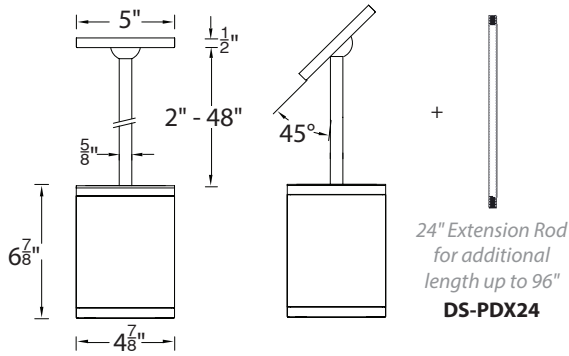

TUBE ARCHITECTURAL DS-PD05

LED Pendant Mounts

WAC LIGHTING

Responsible Lighting®

Seismic swivel tilts up to 45° to accommodate sloped ceiling

Fixture Type:

Catalog Number:

Project: