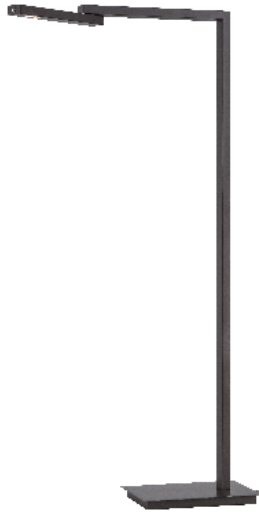

FLIP – model: FL-1350
dwelLED™ Floor

WAC LIGHTING
Responsible Lighting®

Fixture Type:

Catalog Number:

Project: _____

Location: _____

PRODUCT DESCRIPTION

You'll flip over the simple elegance and sophistication of this adjustable LED Floor Lamp. This adjustable arm lamp proves that function and aesthetics can join as one in a study or guest room. With fingertip touch dimming on the head, adjusting the lighting is as easy as lifting a finger.

FEATURES

- CEC Title 20 compliant
- Fingertip touch dimmer
- Smooth arm swivel
- ETL & cETL damp location listed
- Driver located at the plug
- 3000K
- 85 CRI
- 70,000 hour rated life
- 5 year warranty

SPECIFICATIONS

Construction: Aluminum construction

Light Source: LED

Standards: ETL & cETL damp location listed

		Watt	LED Lumens	Delivered Lumens	Finish
	FL-1350	8W	490	430	BZ Bronze
					TT Titanium

FL - **1350** -