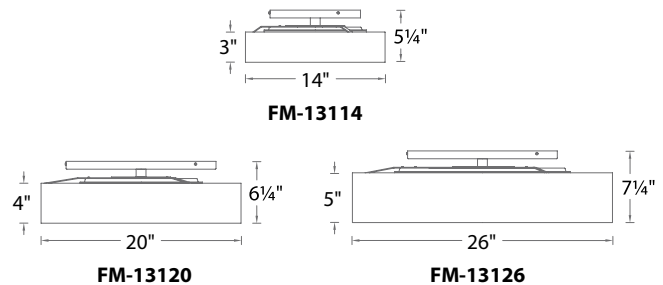

SPECIFICATIONS

Construction: Urban elegance & LED illumination softened with a fabric shade

Input: 120V

Dimming: 100% - 10% ELV

Light Source: High output LED

Finish: Brushed Nickel (BN), Aged Brass (AB)

Standards: ETL/cETL, JA8-2016 Title 24 Compliant (AB finish only)

ORDER NUMBER

Model	Size	Watt	LED Lumens	Delivered Lumens	Finish
FM-13114	14"	28W	2400	1794	BN <i>Brushed Nickel</i>  AB <i>Aged Brass</i> 
FM-13120	20"	32W	2800	2222	
FM-13126	26"	48W	4200	3310	

Example: **FM-13114-AB**