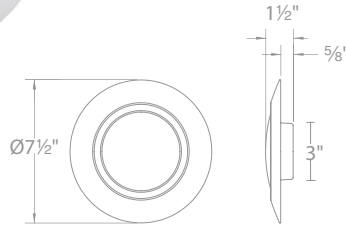

I CAN'T BELIEVE IT'S NOT RECESSED

LED Functional Ceiling Light FM-616G2

WAC LIGHTING

Responsible Lighting®

Fixture Type:

Catalog Number:

Project: _____

Location: _____

PRODUCT DESCRIPTION

Multiple mid-powered LEDs illuminate the opaque diffuser uniformly without socket shadows which are common in conventional flush mounts.

FEATURES

- Energy Star® rated
- Damp Location Listed
- CEC Title 24 Compliant
- UL & cUL listed
- ADA compliant
- Imitates a traditional 6" Line voltage recessed downlight with an R30 light bulb
- Installs over a 4", 3/0-4/0 hybrid junction box or 5"/6" recessed can
- Multiple LED array for uniform illumination
- 120VAC - no driver needed
- 54,000 hour rated life
- 5 year warranty

SPECIFICATIONS

Construction: Aluminum with translucent diffuser

Input: 120VAC

ELV Dimming: 100% - 10% Electronic Low Voltage, 100%-5% Triac

Operating Temperature: -20°C (-4°F) to 40°C (104°F)

ORDERING NUMBER

Model	Watt	Mounting	Color Temp	CRI	LED Lumens	Delivered Lumens	Finish
FM-616G2	16W	Installs over a 4" or a 3/0-4/0 hybrid junction box	930 3000K	90	1150	1050	WT White
FM-616G2/RFK-KIT	16W	Installs into a 5" or 6" recessed can	930 3000K	90	1150	1050	WT White

Retrofit Kit (Optional Accessory)

Model

Notes

FM-616-RFK

Retrofit Kit for installation in 5" or 6" recessed cans

Example: FM-616G2-930-WT

waclighting.com
Phone (800) 526.2588
Fax (800) 526.2585

Headquarters/Eastern Distribution Center
44 Harbor Park Drive
Port Washington, NY 11050

Central Distribution Center
1600 Distribution Ct
Lithia Springs, GA 30122

Western Distribution Center
1750 Archibald Avenue
Ontario, CA 91760