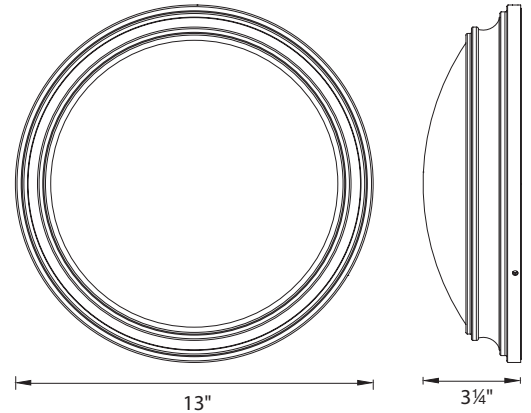

Fixture Type:

Catalog Number:

Project: _____

Location: _____