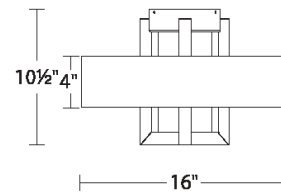

PD-96916

ORDER NUMBER

Model	Size	Watt	LED Lumens	Delivered Lumens	Finish
FM-96916	16"	23W	1607	1125	BN <i>Brushed Nickel</i> AB <i>Aged Brass</i>
FM-96922	22"	41W	2571	1800	
FM-96928	28"	50W	3214	2250	

Example: **FM-96916-AB**

dweLED.com
Phone (800) 526.2588
Fax (800) 526.2585

Headquarters/Eastern Distribution Center
44 Harbor Park Drive
Port Washington, NY 11050

Central Distribution Center
1600 Distribution Ct
Lithia Springs, GA 30122

Western Distribution Center
1750 Archibald Avenue
Ontario, CA 91760