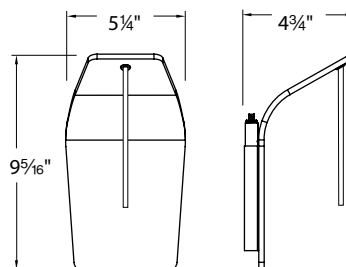

Model: **WS72LED**
Lamping: 12V LED Socket Set
Power: 3.7W
Lumens: 165
Color Temp: 3000K
CRI: 85
Dim: 100% - 10%

Compatible with all Quick Connect™ Pendants under 6" in diameter

SCONCE FINISHES

ORDER NUMBER

Sconce Model	Lamping	Shade Model	Shade Color	Sconce Finish
WS72LED	12V LED Socket Set	G334 Gem	CL Clear	BN Brushed Nickel CH Chrome RB Rubbed Bronze

WS72LED - **G334** **CL** /

Example: **WS72LED-G334CL/CH**

WAC Lighting
www.waclighting.com
Phone (800) 526.2588 • Fax (800) 526.2585

Headquarters/Eastern Distribution Center
44 Harbor Park Drive • Port Washington, NY 11050
Phone (516) 515.5000 • Fax (516) 515.5050

Western Distribution Center
1750 Archibald Avenue • Ontario, CA 91760
Phone (800) 526.2588 • Fax (800) 526.2585