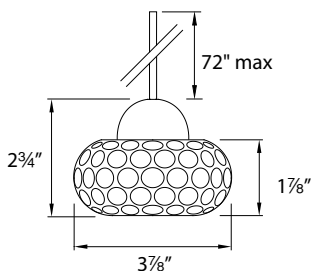

GEM - glass model: G334
Quick Connect™ Pendant Wall Sconce

WAC LIGHTING
Responsible Lighting®

Fixture Type:

Catalog Number:

Project:

Location:

PRODUCT DESCRIPTION

Crafted with tiny dimples that throw colorful sparkles, this lustrous diamond-like pendant is meticulously crafted with hand carved, optical crystal creating unparalleled elegance.

Shades are configurable with three sconce finish options available in Chrome, Brushed Nickel & Rubbed Bronze. Choose shade color, lamping and sconce finish. All Bi-Pin socket sets can accept an LED Bi-Pin (**JCLELED-2-30-WT** - order separately). Sconce comes with an electronic transformer and is available with LED lamping.

Model: **WS72LED**
Lamping: 12V LED Socket Set
Power: 3.7W
Lumens: 165
Color Temp: 3000K
CRI: 85
Dim: 100% - 10%

Compatible with all Quick Connect™ Pendants under 6" in diameter

SCONCE FINISHES

ORDER NUMBER