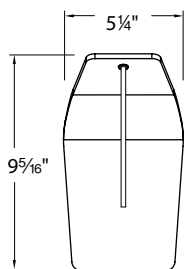

Model: WS72LED
Lamping: 12V LED Socket Sets
Power: 4W
Lumens: 330
Color Temp: 3000K
CRI: 85
Dim: 100% - 10%

WS72
12V Halogen Socket Sets
50W max