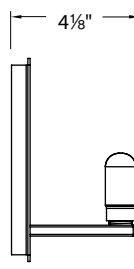

Model: WS58LED
Lamping: Integral LED
Power: 6W
Lumens: 305
CCT: 3000K
CRI: 85
Dim: 100% - 10%

Accommodates any 500 series glass under 6" in diameter