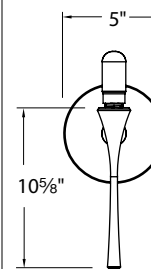

Accommodates any 500 series glass under 6" in diameter

Model: WS57LED
Lamping: Integral LED
Power: 6W
Lumens: 305
CCT: 3000K
CRI: 85
Dim: 100% - 10%

Accommodates any 500 series glass under 6" in diameter