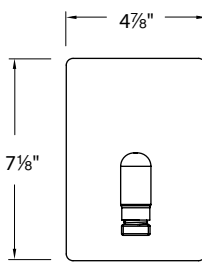

Model: WS58LED
Lamping: Integral LED
Power: 6W
Lumens: 305
CCT: 3000K
CRI: 85
Dim: 100% - 10%

Accommodates any 500 series glass under 6" in diameter