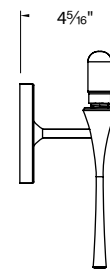

PRODUCT DESCRIPTION

Opulent clusters of crystal beads add a dramatic radiance to transitional spaces. Offered in sparkling neutral tones to complement current color trends in interiors.

Shades are configurable with three sconce options available in Chrome, Brushed Nickel & Rubbed Bronze finishes. Choose shade, shade color, sconce, and sconce finish. All Bi-Pin socket sets can accept an LED Bi-Pin (**JCLEED-2-30-WT** - order separately). All sconces come with an electronic transformer and are available with LED lamping.

Model: WS72LED
Lamping: 12V LED Socket Sets
Power: 4W
Lumens: 330
Color Temp: 3000K
CRI: 85
Dim: 100% - 10%

WS72
 12V Halogen Socket Sets
 50W max

Model: WS58LED
Lamping: Integral LED
Power: 6W
Lumens: 305
CCT: 3000K
CRI: 85
Dim: 100% - 10%

Accommodates any 500 series glass under 6" in diameter

Model: WS57LED
Lamping: Integral LED
Power: 6W
Lumens: 305
CCT: 3000K
CRI: 85
Dim: 100% - 10%

Accommodates any 500 series glass under 6" in diameter