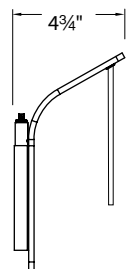

Model: WS72LED
Lamping: 12V LED Socket Sets
Power: 4W
Lumens: 330
Color Temp: 3000K
CRI: 85
Dim: 100% - 10%

WS72
12V Halogen Socket Sets
50W max