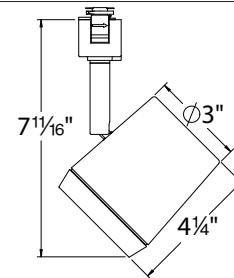

PRODUCT DESCRIPTION

Ideal for retail and higher-mounted residential spaces, the OCULUX 7030 balances the output of a high efficiency LED with the flexibility of three beam spreads and glare control compatibility. Oculux is available in H, J/J2, and L track configurations. Order according to track layout specifications.

FEATURES

- **3 beam angle options included:**
  55° beam film pre-installed, interchangeable 38° film supplied, remove film for 16° spot beam
- Integral driver and high output COB LED
- Outperforms halogen 100W PAR38
- 350° horizontal and 90° vertical aiming
- Accommodates one lens OR one glare control accessory
- 5 year warranty

SPECIFICATIONS

Construction: Die-cast aluminum with baffled front cover for glare control

Input Power: 32W at 120VAC, 50/60Hz (PF: 0.98)

THD(A): < 15% Total Harmonic Distortion (Current)

Light Source: High output 3 Step Mac Adam, Ellipse COB, 90+ CRI
Rated Life of 50,000 hours at L70

Dimming: ELV or Forward Phase: 100 - 10%
Reference dimming report for compatibility.

Standards: ETL & cETL Dry Location Listed, Energy Star® 2.0,
Title 24 JA8-2016 Compliant

Finish: Electrostatically powder coated Black, Dark Bronze, and White
Electroplated Brushed Nickel

Operating Temperature: 32°F to 104°F (0°C to 40°C)

REPLACEMENT OPTICS

38°	Narrow Flood Film	FILM-20-N
55°	Flood Film	FILM-20-F

System	Model	Beam	Max Lumens	Max CBCP	Color Temp	CRI	T24	Energy Star	Finish
H	H Track	16°	2025	11641					BK Black
L	L Track	38°	1855	2918	930	3000K	90	Yes	BN Brushed Nickel
J	J/J2 Track	55°	1850	1641					DB Dark Bronze
									WT White

-7030-930-

Example: **H-7030-930-BN**

Accommodates one lens accessory OR one glare control accessory

COLOR LENS

Amber	LENS-20-AMB
Blue	LENS-20-BLU
Green	LENS-20-GRN
Red	LENS-20-RED

FLAT LENS

Frosted	LENS-20-FR
Spread	LENS-20-SPR
Beam Elongating	LENS-20-BEL

GLARE CONTROL

Cross Louver - Black	LENS-20P-CRL-BK
Cross Louver - Brushed Nickel	LENS-20P-CRL-BN
Cross Louver - White	LENS-20P-CRL-WT
Snoot - Black	LENS-20-SNOOT-BK
Snoot - Brushed Nickel	LENS-20-SNOOT-BN
Snoot - White	LENS-20-SNOOT-WT
Honey Comb Louver	LENS-20-HCL

wacighting.com

Phone (800) 526.2588
Fax (800) 526.2585

Headquarters/Eastern Distribution Center

44 Harbor Park Drive
Port Washington, NY 11050

Central Distribution Center

1600 Distribution Ct
Lithia Springs, GA 30122

Western Distribution Center

1750 Archibald Avenue
Ontario, CA 91760