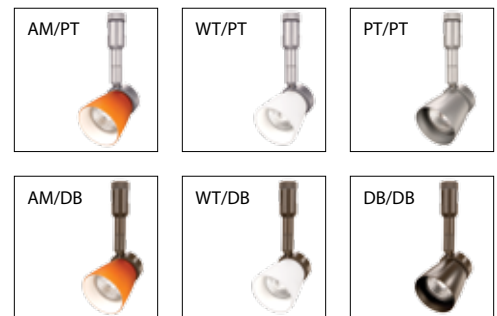

PRODUCT DESCRIPTION

Flexrail1™ GU10 fixture with choice of decorative shade.

FEATURES

- Uses GU10 lamps for a sleek look without the need for a transformer
- Choose from decorative cased glass and metal shades
- 350° horizontal rotation and 90° vertical aiming
- 5 year WAC Lighting product warranty

SPECIFICATIONS

Construction: Track head and connector are die-cast aluminum. Track adapter is polycarbonate. Medium base lamp socket is porcelain with nickel-plated copper shell.

Finish: Available in Amber shade with Dark Bronze track head (AM/DB), Amber shade with Platinum track head (AM/PT), Dark Bronze shade with Dark Bronze track head (DB/DB), Platinum shade with Platinum track head (PT/PT), White shade with Platinum track head (WT/PT) and White shade with Dark Bronze track head (WT/DB).

ORDER NUMBER

Model	Finish
HM1-101	AM/DB Amber/Dark Bronze
	AM/PT Amber/Platinum
	DB/DB Dark Bronze
	PT/PT Platinum
	WT/PT White/Platinum
	WT/DB White/Dark Bronze

HM1-101 –

Example: HM1-101-AM/DB

FINISHES

LED GU10 (ORDER SEPARATELY)