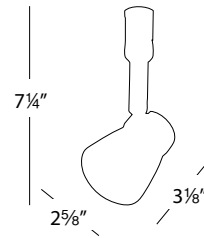

Model: HM1-101

FLEXRAIL1™ Track Fixtures

WAC LIGHTING

Responsible Lighting®

Fixture Type:

Catalog Number:

Project: _____

Location: _____

PRODUCT DESCRIPTION

Flexrail1™ GU10 fixture with choice of decorative shade.

FEATURES

- Uses GU10 lamps for a sleek look without the need for a transformer
- Choose from decorative cased glass and metal shades
- 350° horizontal rotation and 90° vertical aiming
- 5 year WAC Lighting product warranty

SPECIFICATIONS

Construction: Track head and connector are die-cast aluminum. Track adapter is polycarbonate. Medium base lamp socket is porcelain with nickel-plated copper shell.

Finish: Available in Amber shade with Dark Bronze track head (AM/DB), Amber shade with Platinum track head (AM/PT), Dark Bronze shade with Dark Bronze track head (DB/DB), Platinum shade with Platinum track head (PT/PT), White shade with Platinum track head (WT/PT) and White shade with Dark Bronze track head (WT/DB).