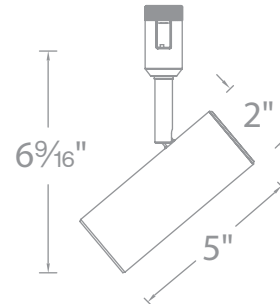

PRODUCT DESCRIPTION

Silo offers superior light output in a small, sleek design. Engineered synthesis of driver, single point source LED, optical and thermal management in a slender die-cast housing. Ideal for residential, retail and lower mounting height commercial applications.

FEATURES

- 35° TIR lens pre-installed. 25° TIR lens included
- Integral driver and high output COB LED
- Outperforms halogen 65W MR16
- Accommodates one flat lens accessory or one glare control accessory
- 350° horizontal and 90° vertical aiming
- 50,000 hour rated life
- 5 year WAC Lighting product warranty

SPECIFICATIONS

1. **Construction:** Die-cast aluminum with removable front cap for lenses or accessories
2. **Input:** 120VAC 50/60Hz
3. **Power:** 10W
4. **Light Source:** High output COB LED
5. **Dimming:** 100%-5% electronic low voltage (ELV) dimmer
6. **Standards:** UL & cUL Listed, Energy Star®
7. **Finish:** Powder coated

ORDER NUMBER

	Beam	Lumens	CBCP	Color Temp	CRI	Finish
HM1-2010	25°	790	2575	930 3000K	90	PT <i>Platinum</i>
	35°	790	1545			

HM1-2010-930-PT

FLAT LENS

Amber	LENS-11-AMB
Blue	LENS-11-BLU
Green	LENS-11-GRN
Red	LENS-11-RED
Yellow	LENS-11-YEL

FLAT LENS

Frosted	LENS-11-FR
Spread	LENS-11-SPR
Beam elongating	LENS-11-BEL

GLARE CONTROL

Cross louver - platinum	LENS-11P-CRL-PT
Snoot - platinum	LENS-11-SNOOT-PT

WAC Lighting
www.waclighting.com
Phone (800) 526.2588 • Fax (800) 526.2585

Headquarters/Eastern Distribution Center
44 Harbor Park Drive • Port Washington, NY 11050
Phone (516) 515.5000 • Fax (516) 515.5050

Western Distribution Center
1750 Archibald Avenue • Ontario, CA 91760
Phone (800) 526.2588 • Fax (800) 526.2585