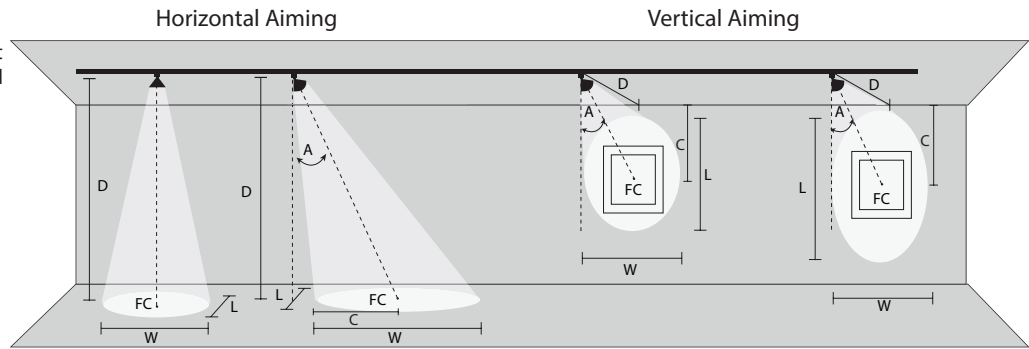

Application Performance

Beam represents the angle at which light intensity is 50% of CBCP and is measured by **L** and **W**. Footcandle (**FC**) levels are observed at the beam's center and depend on mounting distance (**D**) and aiming angle (**A**).

- D** Distance (ft)
- C** Distance to Beam Center (ft)
- FC** Footcandles
- L** Beam Length (ft)
- W** Beam Width (ft)
- A** Aiming Angle
- CBCP** Center Beam Candle Power

Model	Beam	CBCP	Horizontal A = 0°				Horizontal A = 30°					Vertical A = 30°					Vertical A = 45°				
			D	FC	L	W	D	FC	L	W	C	D	FC	L	W	C	D	FC	L	W	C
LED208-30	15°	3525	6'	98	1.6'	1.6'	6'	64	1.8'	2.1'	3.5'	2'	110	2.2'	1.1'	3.5'	2'	312	1.1'	0.7'	2'
			7'	72	1.8'	1.8'	7'	47	2.1'	2.5'	4'	2.5'	71	2.8'	1.3'	4.3'	2.5'	199	1.3'	0.9'	2.5'
			8'	55	2.1'	2.1'	8'	36	2.4'	2.8'	4.6'	3'	49	3.3'	1.6'	5.2'	3'	138	1.6'	1.1'	3'
			9'	44	2.4'	2.4'	9'	28	2.7'	3.2'	5.2'	3.5'	36	3.9'	1.8'	6.1'	3.5'	102	1.9'	1.3'	3.5'
			10'	35	2.6'	2.6'	10'	23	3'	3.5'	5.8'	4'	28	4.4'	2.1'	6.9'	4'	78	2.1'	1.5'	4'
LED208-30	40°	1620	6'	45	4.4'	4.4'	6'	29	5'	6.1'	3.5'	2'	51	9.7'	2.9'	3.5'	2'	143	3.4'	2.1'	2'
			7'	33	5.1'	5.1'	7'	21	5.9'	7.1'	4'	2.5'	32	12.1'	3.6'	4.3'	2.5'	92	4.2'	2.6'	2.5'
			8'	25	5.8'	5.8'	8'	16	6.7'	8.1'	4.6'	3'	23	14.5'	4.4'	5.2'	3'	64	5'	3.1'	3'
			9'	20	6.6'	6.6'	9'	13	7.6'	9.1'	5.2'	3.5'	17	16.9'	5.1'	6.1'	3.5'	47	5.9'	3.6'	3.5'
			10'	16	7.3'	7.3'	10'	11	8.4'	10.2'	5.8'	4'	13	19.3'	5.8'	6.9'	4'	36	6.7'	4.1'	4'