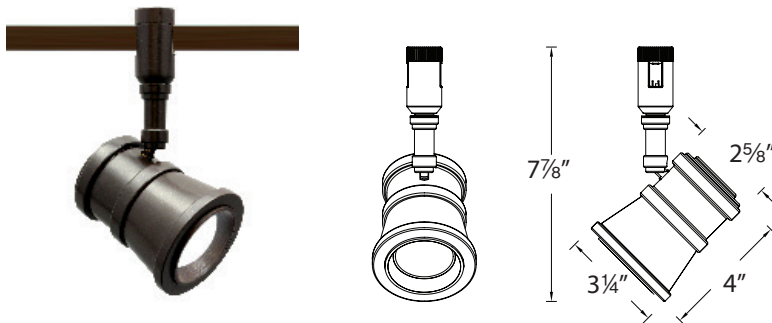

Model: HM1-LED208

AC LED Track Luminaire

WAC LIGHTING

Responsible Lighting®

Fixture Type:

Catalog Number:

Project:

Location:

PRODUCT DESCRIPTION

LED208 track luminaire offers driverless AC LED technology and easy change of beam angles in field. Superior light output in a small, unobtrusive design. The high output LEDs outperform halogen 50W MR16. Developed for upscale residential and commercial environments.

FEATURES

- Driverless AC LED technology
- Compact integrated design
- Easy change of beam angles in field
- Outperforms halogen 50W MR16
- Consistent high quality beam pattern
- Accommodates 1 lens accessory
- 360° horizontal and 90° vertical aiming
- 50,000 hour rated life
- 5 year WAC Lighting product warranty

BEAMSHIFT™ TECHNOLOGY

LED208 track luminaires come with BeamShift™, allowing in-field change of beam angle simply by changing the location of the lens with a simple flat-head screwdriver.