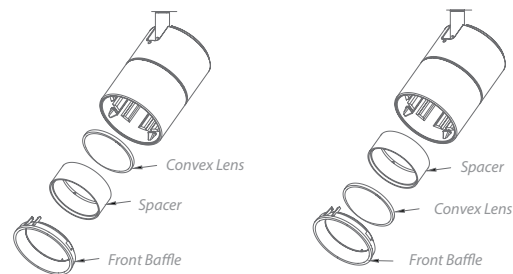

PRODUCT DESCRIPTION

LED208 track luminaire offers driverless AC LED technology and easy change of beam angles in field. Superior light output in a small, unobtrusive design. The high output LEDs outperform halogen 50W MR16. Developed for upscale residential and commercial environments.

BEAMSHIFT™ TECHNOLOGY

LED208 track luminaires come with BeamShift™, allowing in-field change of beam angle simply by changing the location of the lens with a simple flat-head screwdriver.

Flood 40° Configuration
Convex Lens located behind the spacer

Spot 15° Configuration
Convex Lens located in front of the spacer.

SPECIFICATIONS

Construction: Die-cast aluminum with removable PC lens cap for easy change of lenses or accessories

Finish: Dark Bronze (DB)