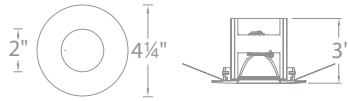

HR-2LD-ET109

2" Tesla™ LED High Brightness Trim

WAC LIGHTING

Responsible Lighting®

Fixture Type:

Catalog Number:

Project:

Location:

PRODUCT DESCRIPTION

Minimum profile, round, High Brightness downlight trim with glass lens

FEATURES

- 2" aperture
- High Brightness Trim
- Damp location listed
- 5° visual cutoff angle for glare control
- 90,000 hours rated life
- 5 year WAC Lighting product warranty

SPECIFICATIONS

Construction: Durable die-cast aluminum construction with borosilicate glass lens. Extruded aluminum heat sink.

Light Source: Utilizes one 14.5W LED, CRI: 85 & 90+

Dimming: 0-10V Dimming: 100%-10%
ELV Dimming: 100%-15% (120V only)

Mounting: Two heavy gauge retention clips hold trim firmly to housing

Finish: White (WT) powder coat paint and electroplated Brushed Nickel (BN) and Copper Bronze (CB).

Standards: ETL & cETL Listed. Damp location listed.

TRIMS

Model#	Beam	Color Temp	CRI	Lumens	CBCP	Finish
HR-2LD-ET109 <i>High Brightness Energy Star® Damp Location Listed</i>	S 16.5°	27 2700K	85	665	2921	BN Brushed Nickel CB Copper Bronze WT White
		W 3000K	85	730	3786	
		9W 3000K	90	672	2689	
		35 3500K	85	730	3284	
		C 4000K	85	695	3494	
	N 30°	27 2700K	85	635	1415	
		W 3000K	85	705	1669	
		9W 3000K	90	466	1596	
		35 3500K	85	705	1627	
		C 4000K	85	670	1554	
	F 53°	27 2700K	85	610	788	
		W 3000K	85	695	1089	
		9W 3000K	90	480	880	
		35 3500K	85	690	880	
		C 4000K	85	635	796	

HR-2LD-ET109 - -

Example: HR-2LD-ET109F-9W-BN

COMPATIBLE HOUSINGS See individual housing spec sheets for complete information.

New Construction

HR-2LED-H09D-ICA <i>IC-Rated, Airtight</i>	120V-277V	HR-2LED-H09D-ICAC <i>IC-Rated, Airtight Chicago Plenum</i>	120V-277V

Remodel

HR-2LED-R09D-A <i>Non-IC, Airtight</i>	120V-277V	HR-2LED-R14D <i>Non-IC</i>	120V-277V

REPLACEMENT MODULES

Reflectors

<i>Spot</i>	SL-REF-LUX10-S
<i>Narrow Flood</i>	SL-REF-LUX10-N
<i>Flood</i>	SL-REF-LUX10-F

LED

2700K	85 CRI	LXS8-PW27
3000K	85 CRI	LXS8-PW30
3000K	90 CRI	LXS9-PW30
3500K	85 CRI	LXS8-PW35
4000K	85 CRI	LXS8-PW40

waclighting.com

Phone (800) 526.2588

Fax (800) 526.2585

Headquarters/Eastern Distribution Center

44 Harbor Park Drive

Port Washington, NY 11050

Central Distribution Center

1600 Distribution Ct

Lithia Springs, GA 30122

Western Distribution Center

1750 Archibald Avenue

Ontario, CA 91760