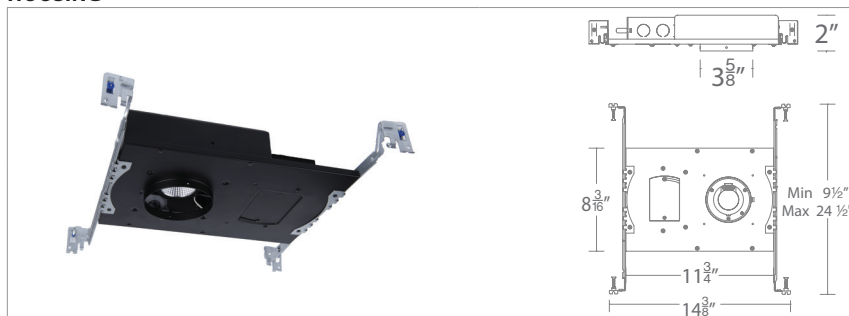

HOUSING

Model

HR-2LED-H13A

*New Construction
IC-rated, Airtight*

HR-2LED-H13AC

*New Construction
IC-rated, Airtight
Chicago Plenum*

HR-2LED-H13A

Example: **HR-2LED-H13A**

wacighting.com
Phone (800) 526.2588
Fax (800) 526.2585

Headquarters/Eastern Distribution Center
44 Harbor Park Drive
Port Washington, NY 11050

Central Distribution Center
1600 Distribution Ct
Lithia Springs, GA 30122

Western Distribution Center
1750 Archibald Avenue
Ontario, CA 91760