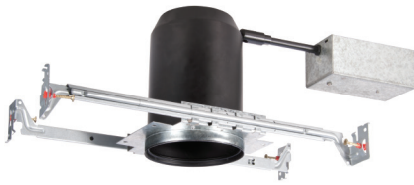

HR-3LED-H18D-A

3.5" Tesla™ New Construction Housing

Non-IC – Airtight

WAC LIGHTING

Responsible Lighting®

Fixture Type:

Catalog Number:

Project:

Location:

PRODUCT DESCRIPTION

Non-IC, airtight, new construction housing.
For use with HR-3LED Tesla 3.5" series trims.

FEATURES

- Airtight
- Cutout: 4 5/8"
- 120 - 277 VAC Input
- Provided with push-in wire connector for easy installation
- Accommodates ceiling thickness from 1/2"-3/4"
- Does not accommodate adjustments
- 5 year WAC Lighting product warranty

ORDER NUMBER

HR-3LED-H18D-A

*New Construction
Non-IC, Airtight*

HR-3LED-H18D-A

SPECIFICATIONS

Construction: Housing and junction box are 20 gauge steel.
Hanger bars are heavy gauge galvanized steel.

J-Box: Three knockouts provided for ease of installation. Rated for branch wiring.

Driver: Electronic driver, 120 - 277VAC input, 21.5W output.
Power factor >0.9 Dimming with thermal protection.

Mounting: Supplied with hanger bars, adjustable from 14 1/2"-24 1/2" to accommodate various joist construction and grid sizes. Hanger bars include a captive mounting "screw-nail" for ease of installation. Accommodates surfaces from 1/2"-3/4" thick. 4 5/8" cutout hole.