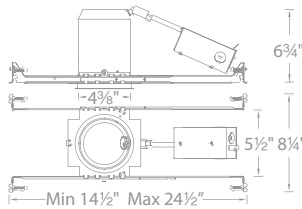

HR-3LED-H18D-A

3.5" Tesla™ New Construction Housing

Non-IC – Airtight

WAC LIGHTING

Responsible Lighting®

Fixture Type:

Catalog Number:

Project:

Location:

PRODUCT DESCRIPTION

Non-IC, airtight, new construction housing.
For use with HR-3LED Tesla 3.5" series trims.

FEATURES

- Airtight
- Cutout: 4 5/8"
- 120 - 277 VAC Input
- Provided with push-in wire connector for easy installation
- Accommodates ceiling thickness from 1/2"-3/4"
- Does not accommodate adjustments
- 5 year WAC Lighting product warranty

ORDER NUMBER

HR-3LED-H18D-A

*New Construction
Non-IC, Airtight*

HR-3LED-H18D-A

SPECIFICATIONS

Construction: Housing and junction box are 20 gauge steel.
Hanger bars are heavy gauge galvanized steel.

J-Box: Three knockouts provided for ease of installation. Rated for branch wiring.

Driver: Electronic driver, 120 - 277VAC input, 21.5W output.
Power factor >0.9 Dimming with thermal protection.

Mounting: Supplied with hanger bars, adjustable from 14 1/2"-24 1/2" to accommodate various joist construction and grid sizes. Hanger bars include a captive mounting "screw-nail" for ease of installation. Accommodates surfaces from 1/2"-3/4" thick. 4 5/8" cutout hole.

Dimming: 100%-0% with 0-10V dimmer (120V - 277V)
100%-5% with Electronic Low Voltage (ELV) dimmer (120V only)

Standards: Non-IC - insulation must be kept at least 3" away from the housing
Airtight
ETL & cETL Listed.

COMPATIBLE TRIMS Does not accommodate adjustments. See individual trim spec sheets for complete order number and specifications.

Tesla Pro 3.5"

HR3LD-ET118P Series <i>Round, High Brightness Wet Location Listed Energy Star®</i>	HR3LEDT718P Series <i>Square, Open Reflector Energy Star®</i>
HR3LEDT118P Series <i>Round, Downlight Energy Star®</i>	HR3LEDT518P Series <i>Square, 0°- 30° Adjustable Energy Star®</i>
HR3LEDT318P Series <i>Round, 0°- 30° Adjustable Energy Star®</i>	HR3LEDT818P Series <i>Square, Shower Light Wet Location Listed Energy Star®</i>
HR3LEDT218P Series <i>Round, Shower Light Wet Location Listed Energy Star®</i>	

Tesla 3.5"

HR-3LD-ET118 Series <i>Round, High Brightness Energy Star®</i>	HR-3LED-T218 Series <i>Round, Shower Light Wet Location Listed</i>
HR-3LED-T118 Series <i>Round, Open Reflector</i>	HR-3LED-T718 Series <i>Square, Open Reflector</i>
HR-3LED-T318 Series <i>Round, 0°- 30° Adjustable</i>	HR-3LED-T818 Series <i>Square, Shower Light Wet Location Listed</i>
HR-3LED-T618 <i>Round, Pin Hole 0°- 30° Adjustable</i>	HR-3LED-T518 Series <i>Square, 0°- 30° Adjustable</i>

waclighting.com

Phone (800) 526.2588

Fax (800) 526.2585

Headquarters/Eastern Distribution Center

44 Harbor Park Drive

Port Washington, NY 11050

Central Distribution Center

1600 Distribution Ct

Lithia Springs, GA 30122

Western Distribution Center

1750 Archibald Avenue

Ontario, CA 91760