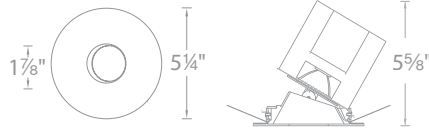

HR-3LED-T618

Tesla™ LED 0°-30 Adjustable Pin Hole Trim

WAC LIGHTING

Responsible Lighting®

Fixture Type:

Catalog Number:

Project:

Location:

PRODUCT DESCRIPTION

Minimum profile, 0° to 30° adjustable pin hole trim with interior open reflector

FEATURES

- 1 13/16" aperture
- Adjustment allows for accent lighting wall art
- Damp location listed
- Adjustable fixtures are ideal for sloped ceiling applications
- 50,000 hour rated life
- 5 year WAC Lighting product warranty

SPECIFICATIONS

Construction: Durable die-cast aluminum construction with borosilicate glass lens. Extruded aluminum heat sink.

Power Consumption: 21.5W

Dimming: 0-10V Dimming: 100%-10%
ELV Dimming: 100%-15% (120V only)

Mounting: Two heavy gauge retention clips hold trim firmly to housing.

Finish: Powder coated white
Electroplated brushed nickel and copper bronze

Standards: ETL & cETL Listed.

TRIMS

Model#	Beam	Color Temp	CRI	Lumens	Finish
HR-3LED-T618S Round Pin Hole 0° to 30° Adjustable	15°	27 2700K	85	430	BN Brushed Nickel CB Copper Bronze WT White
		W 3000K	85	470	
		9W 3000K	90	432	
		35 3500K	85	475	
		C 4000K	85	620	

HR-3LED-T618S

Example: HR-3LED-T618S-C-BN

COMPATIBLE HOUSINGS *See individual housing spec sheets for complete information.*

New Construction

HR-3LED-H18D1-ICA Narrow, IC-Rated, Airtight	120V-277V	HR-3LED-H18D1-ICAC Narrow, IC-Rated, Airtight Chicago Plenum	120V-277V
HR-3LED-H18D-ICA IC-Rated, Airtight	120V-277V	HR-3LED-H18D-ICAC IC-Rated, Airtight Chicago Plenum	120V-277V
HR-3LED-H18D-EMICA IC-Rated, Airtight Emergency Backup Battery	120V	HR3LED-H18D-EMICAF IC-Rated, Airtight Emergency Backup Battery	277V
HR-3LED-H18D-A New Construction Non-IC, Airtight	120V-277V		

Remodel

HR-3LED-R18D-A Non-IC, Airtight	120V-277V	HR-3LED-R22D Non-IC	120V-277V

REPLACEMENT MODULES

Reflectors

Spot	SL-REF-LUX10-S
Narrow Flood	SL-REF-LUX10-N
Flood	SL-REF-LUX10-F

LED

2700K	85 CRI	LXS8-PW27
3000K	85 CRI	LXS8-PW30
3000K	90 CRI	LXS9-PW30
3500K	85 CRI	LXS8-PW35
4000K	85 CRI	LXS8-PW40

waclighting.com

Phone (800) 526.2588

Fax (800) 526.2585

Headquarters/Eastern Distribution Center

44 Harbor Park Drive

Port Washington, NY 11050

Central Distribution Center

1600 Distribution Ct

Lithia Springs, GA 30122

Western Distribution Center

1750 Archibald Avenue

Ontario, CA 91760