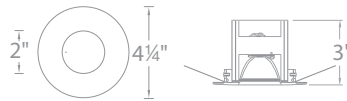

HR2LD-ET109P

2" Tesla™ Pro LED High Brightness Trim

WAC LIGHTING

Responsible Lighting®

Fixture Type:

Catalog Number:

Project:

Location:

PRODUCT DESCRIPTION

Minimum profile, round, High Brightness downlight trim with glass lens

FEATURES

- 2" aperture
- High Brightness Trim
- Wet location listed
- 5° visual cutoff angle for glare control
- 5 year WAC Lighting product warranty

SPECIFICATIONS

Construction: Durable die-cast aluminum construction with borosilicate glass lens. Extruded aluminum heat sink.

Light Source: Utilizes one 14.5W LED, CRI: 85 & 90+

Dimming: 0-10V Dimming: 100%-10%
ELV Dimming: 100%-15% (120V only)

Mounting: Two heavy gauge retention clips hold trim firmly to housing

Finish: White (WT) powder coat paint and electroplated Brushed Nickel (BN) and Copper Bronze (CB).

Standards: ETL & cETL Listed. Fixtures with * are Title 24 JA8-2016 Compliant.

TRIMS

Model#	Beam	Color Temp		CRI	Lumens	CBCP	Finish
HR2LD-ET109P <i>High Brightness Wet Location Listed</i>	N 30°	827	2700K	85	955	1765	BN <i>Brushed Nickel</i> CB <i>Copper Bronze</i> WT <i>White</i>
		927*	2700K	90	775	1436	
		830	3000K	85	990	1807	
		930*	3000K	90	880	1619	
		835	3500K	85	1080	2015	
		840	4000K	85	1090	2035	
	F 55°	827	2700K	85	935	972	
		927*	2700K	90	760	777	
		830	3000K	85	975	995	
		930*	3000K	90	860	878	
		835	3500K	85	1055	1090	
		840	4000K	85	1075	1106	

HR2LD-ET109P

Example: HR2LD-ET109PF835CB

COMPATIBLE HOUSINGS See individual housing spec sheets for complete information.

REPLACEMENT MODULES

New Construction

HR-2LED-H09D-ICA <i>IC-Rated, Airtight</i>	120V-277V	HR-2LED-H09D-ICAC <i>IC-Rated, Airtight Chicago Plenum</i>	120V-277V

Reflectors

<i>Narrow Flood</i>	SL-REF-BL10-1-N
<i>Flood</i>	SL-REF-BL10-1-F

Remodel

HR-2LED-R09D-A <i>Non-IC, Airtight</i>	120V-277V	HR-2LED-R14D <i>Non-IC</i>	120V-277V

LED

2700K (90 CRI)	BXRC-27G1000-B-23
2700K	BXRC-27E1000-B-23
3000K (90 CRI)	BXRC-30G1000-B-23
3000K	BXRC-30E1000-B-23
3500K	BXRC-35E1000-B-23
4000K	BXRC-40E1000-B-23

wacighting.com
Phone (800) 526.2588
Fax (800) 526.2585

Headquarters/Eastern Distribution Center
44 Harbor Park Drive
Port Washington, NY 11050

Central Distribution Center
1600 Distribution Ct
Lithia Springs, GA 30122

Western Distribution Center
1750 Archibald Avenue
Ontario, CA 91760