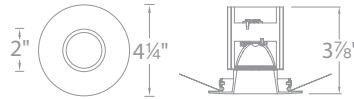

HR2LEDT109P

2" Tesla™ Pro LED Open Reflector Trim

WAC LIGHTING

Responsible Lighting®

Fixture Type:

Catalog Number:

Project:

Location:

PRODUCT DESCRIPTION

Minimum profile, round downlight trim with interior open reflector

FEATURES

- 2" aperture
- Damp location listed
- 30° visual cutoff angle for glare control
- 5 year WAC Lighting product warranty

SPECIFICATIONS

Construction: Durable die-cast aluminum construction with borosilicate glass lens. Extruded aluminum heat sink.

Light Source: Utilizes one 14.5W LED, CRI: 85 & 90+

Dimming: 0-10V Dimming: 100%-10%
ELV Dimming: 100%-15% (120V only)

Mounting: Two heavy gauge retention clips hold trim firmly to housing

Finish: White (WT) powder coat paint and electroplated Brushed Nickel (BN) and Copper Bronze (CB).

Standards: ETL & cETL Listed. Fixtures with * are Title 24 JA8-2016 Compliant.

TRIMS

Model#	Beam	Color Temp	CRI	Lumens	CBCP	Finish
HR2LEDT109P Open Reflector	N 27°	827 2700K	85	750	2077	BN Brushed Nickel CB Copper Bronze WT White
		927* 2700K	90	630	1656	
		830 3000K	85	810	2250	
		930* 3000K	90	700	1871	
		835 3500K	85	865	2378	
		840 4000K	85	890	2457	
	F 40°	827 2700K	85	720	1278	
		927* 2700K	90	595	1037	
		830 3000K	85	760	1330	
		930* 3000K	90	675	1158	
		835 3500K	85	830	1476	
		840 4000K	85	860	1519	

HR2LED109P

Example: HR2LED109P927BN

COMPATIBLE HOUSINGS See individual housing spec sheets for complete information.

New Construction

HR-2LED-H09D-ICA IC-Rated, Airtight 120V-277V	HR-2LED-H09D-ICAC IC-Rated, Airtight Chicago Plenum 120V-277V

Remodel

HR-2LED-R09D-A Non-IC, Airtight 120V-277V	HR-2LED-R14D Non-IC 120V-277V

REPLACEMENT MODULES

Reflectors

Narrow Flood	SL-REF-BL10-1-N
Flood	SL-REF-BL10-1-F

LED

2700K (90 CRI)	BXRC-27G1000-B-23
2700K	BXRC-27E1000-B-23
3000K (90 CRI)	BXRC-30G1000-B-23
3000K	BXRC-30E1000-B-23
3500K	BXRC-35E1000-B-23
4000K	BXRC-40E1000-B-23

wacighting.com
Phone (800) 526.2588
Fax (800) 526.2585

Headquarters/Eastern Distribution Center
44 Harbor Park Drive
Port Washington, NY 11050

Central Distribution Center
1600 Distribution Ct
Lithia Springs, GA 30122

Western Distribution Center
1750 Archibald Avenue
Ontario, CA 91760