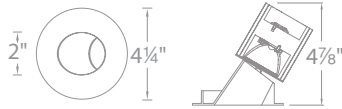

HR2LEDT409P

2" Tesla™ Pro LED 30°-45° Adjustable Trim

WAC LIGHTING

Responsible Lighting®

Fixture Type:

Catalog Number:

Project:

Location:

PRODUCT DESCRIPTION

Minimum profile, round 30° to 45° adjustable trim with interior open reflector.

FEATURES

- 2" aperture
- Damp location listed
- 30° visual cutoff angle for glare control
- Adjustable fixtures are ideal for sloped ceiling applications
- 5 year WAC Lighting product warranty

SPECIFICATIONS

Construction: Durable die-cast aluminum construction with borosilicate glass lens. Extruded aluminum heat sink.

Light Source: Utilizes one 14.5W LED, CRI: 85 & 90+

Dimming: 0-10V Dimming: 100%-10%
ELV Dimming: 100%-15% (120V only)

Mounting: Two heavy gauge retention clips hold trim firmly to housing

Finish: White (WT) powder coat paint and electroplated Brushed Nickel (BN) and Copper Bronze (CB).

Standards: ETL & cETL Listed.

TRIMS

Model#	Beam	Color Temp	CRI	Lumens	CBCP	Finish
HR2LEDT409P 30°-45° Adjustable	N 27°	827 2700K	85	635	2053	BN Brushed Nickel CB Copper Bronze WT White
		927 2700K	90	515	1598	
		830 3000K	85	665	2151	
		930 3000K	90	595	1849	
		835 3500K	85	715	2272	
		840 4000K	85	730	2294	
	F 40°	827 2700K	85	620	1243	
		927 2700K	90	490	982	
		830 3000K	85	630	1298	
		930 3000K	90	565	1104	
		835 3500K	85	680	1376	
		840 4000K	85	695	1395	

HR2LEDT409P

Example: HR2LEDT409PF835CB

COMPATIBLE HOUSINGS See individual housing spec sheets for complete information.

REPLACEMENT MODULES

New Construction

HR-2LED-H09D-ICA IC-Rated, Airtight 120V-277V	HR-2LED-H09D-ICAC IC-Rated, Airtight Chicago Plenum 120V-277V

Reflectors

Narrow Flood	SL-REF-BL10-1-N
Flood	SL-REF-BL10-1-F

Remodel

HR-2LED-R14D Non-IC 120V-277V

LED

2700K (90 CRI)	BXRC-27G1000-B-23
2700K	BXRC-27E1000-B-23
3000K (90 CRI)	BXRC-30G1000-B-23
3000K	BXRC-30E1000-B-23
3500K	BXRC-35E1000-B-23
4000K	BXRC-40E1000-B-23

wacighting.com

Phone (800) 526.2588

Fax (800) 526.2585

Headquarters/Eastern Distribution Center

44 Harbor Park Drive

Port Washington, NY 11050

Central Distribution Center

1600 Distribution Ct

Lithia Springs, GA 30122

Western Distribution Center

1750 Archibald Avenue

Ontario, CA 91760