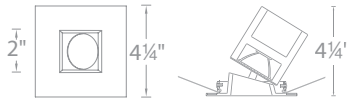

HR2LEDT509P

2" Tesla™ Pro LED Square 0-30° Adjustable

WAC LIGHTING

Responsible Lighting®

Fixture Type:

Catalog Number:

Project:

Location:

PRODUCT DESCRIPTION

Minimum profile, square 0° to 30° adjustable trim with interior open reflector.

FEATURES

- 2" aperture
- Damp location listed
- 30° visual cutoff angle for glare control
- Adjustable fixtures are ideal for sloped ceiling applications
- 5 year WAC Lighting product warranty

SPECIFICATIONS

Construction: Durable die-cast aluminum construction with borosilicate glass lens. Extruded aluminum heat sink.

Light Source: Utilizes one 14.5W LED, CRI: 85 & 90+

Dimming: 0-10V Dimming: 100%-10%
ELV Dimming: 100%-15% (120V only)

Mounting: Two heavy gauge retention clips hold trim firmly to housing

Finish: White (WT) powder coat paint and electroplated Brushed Nickel (BN) and Copper Bronze (CB).

Standards: ETL & cETL Listed. Fixtures with * are Title 24 JA8-2016 Compliant.

TRIMS

Model#	Beam	Color Temp	CRI	Lumens	CBCP	Finish
HR2LEDT509P 0°-30° Adjustable	N 30°	827 2700K	85	795	1870	BN Brushed Nickel CB Copper Bronze WT White
		927* 2700K	90	645	1504	
		830 3000K	85	820	1895	
		930* 3000K	90	740	1801	
		835 3500K	85	895	2075	
		840 4000K	85	910	2164	
	F 45°	827 2700K	85	765	1066	
		927* 2700K	90	620	876	
		830 3000K	85	800	1099	
		930* 3000K	90	705	988	
		835 3500K	85	860	1205	
		840 4000K	85	870	1226	

HR2LEDT509P

Example: HR2LEDT509PF835BN

COMPATIBLE HOUSINGS See individual housing spec sheets for complete information.

New Construction

HR-2LED-H09D-ICA IC-Rated, Airtight 120V-277V	HR-2LED-H09D-ICAC IC-Rated, Airtight Chicago Plenum 120V-277V

Remodel

HR-2LED-R14D Non-IC 120V-277V

REPLACEMENT MODULES

Reflectors

Narrow Flood	SL-REF-BL10-1-N
Flood	SL-REF-BL10-1-F

LED

2700K (90 CRI)	BXRC-27G1000-B-23
2700K	BXRC-27E1000-B-23
3000K (90 CRI)	BXRC-30G1000-B-23
3000K	BXRC-30E1000-B-23
3500K	BXRC-35E1000-B-23
4000K	BXRC-40E1000-B-23

wacighting.com
Phone (800) 526.2588
Fax (800) 526.2585

Headquarters/Eastern Distribution Center
44 Harbor Park Drive
Port Washington, NY 11050

Central Distribution Center
1600 Distribution Ct
Lithia Springs, GA 30122

Western Distribution Center
1750 Archibald Avenue
Ontario, CA 91760