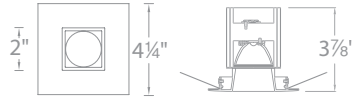

HR2LEDT709P

2" Tesla™ Pro LED Open Reflector Trim

WAC LIGHTING

Responsible Lighting®

Fixture Type:

Catalog Number:

Project:

Location:

PRODUCT DESCRIPTION

Minimum profile, square downlight trim with interior open reflector

FEATURES

- 2" aperture
- Damp location listed
- 30° visual cutoff angle for glare control
- 5 year WAC Lighting product warranty

SPECIFICATIONS

Construction: Durable die-cast aluminum construction with borosilicate glass lens. Extruded aluminum heat sink.

Light Source: Utilizes one 14.5W LED, CRI: 85 & 90+

Dimming: 0-10V Dimming: 100%-10%
ELV Dimming: 100%-15% (120V only)

Mounting: Two heavy gauge retention clips hold trim firmly to housing

Finish: White (WT) powder coat paint and electroplated Brushed Nickel (BN) and Copper Bronze (CB).

Standards: ETL & cETL Listed. Fixtures with * are Title 24 JA8-2016 Compliant.

TRIMS

Model#	Beam	Color Temp	CRI	Lumens	CBCP	Finish
HR2LEDT709P <i>Open Reflector</i>	N 30°	827 2700K	85	810	1844	BN Brushed Nickel CB Copper Bronze WT White
		927* 2700K	90	660	1510	
		830 3000K	85	845	1919	
		930* 3000K	90	755	1721	
		835 3500K	85	910	2079	
		840 4000K	85	935	2163	
	F 45°	827 2700K	85	1073	1073	
		927* 2700K	90	848	848	
		830 3000K	85	1089	1089	
		930* 3000K	90	990	990	
		835 3500K	85	1189	1189	
		840 4000K	85	1213	1213	

HR2LEDT709P

Example: HR2LEDT709PF835WT

COMPATIBLE HOUSINGS See individual housing spec sheets for complete information.

REPLACEMENT MODULES

New Construction

HR-2LED-H09D-ICA <i>IC-Rated, Airtight</i>	120V-277V	HR-2LED-H09D-ICAC <i>IC-Rated, Airtight Chicago Plenum</i>	120V-277V

Reflectors

Narrow Flood	SL-REF-BL10-1-N
Flood	SL-REF-BL10-1-F

Remodel

HR-2LED-R09D-A <i>Non-IC, Airtight</i>	120V-277V	HR-2LED-R14D <i>Non-IC</i>	120V-277V

LED

2700K (90 CRI)	BXRC-27G1000-B-23
2700K	BXRC-27E1000-B-23
3000K (90 CRI)	BXRC-30G1000-B-23
3000K	BXRC-30E1000-B-23
3500K	BXRC-35E1000-B-23
4000K	BXRC-40E1000-B-23

wacighting.com

Phone (800) 526.2588

Fax (800) 526.2585

Headquarters/Eastern Distribution Center

44 Harbor Park Drive

Port Washington, NY 11050

Central Distribution Center

1600 Distribution Ct

Lithia Springs, GA 30122

Western Distribution Center

1750 Archibald Avenue

Ontario, CA 91760