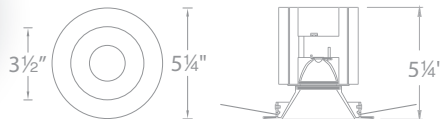

HR3LEDT218P

3.5" Tesla™ Pro LED Shower Trim

WAC LIGHTING

Responsible Lighting®

Fixture Type:

Catalog Number:

Project:

Location:

PRODUCT DESCRIPTION

Minimum profile, round shower trim with interior open reflector.

FEATURES

- 3.5" aperture
- Wet location listed
- 30° visual cutoff angle for glare control
- 5 year WAC Lighting product warranty

SPECIFICATIONS

Construction: Durable die-cast aluminum construction with borosilicate glass lens. Extruded aluminum heat sink.

Power Consumption: 21.5W

Dimming: 0-10V Dimming: 100%-10%
ELV Dimming: 100%-15% (120V only)

Mounting: Two heavy gauge retention clips hold trim firmly to housing.

Finish: Powder coated white
Electroplated brushed nickel and copper bronze

Standards: ETL & cETL Listed. Fixtures with * are Title 24 JA8-2016 Compliant.

TRIMS

Model#	Beam	Color Temp	CRI	Lumens	CBCP	Finish
HR3LEDT218PN <i>Shower Light</i> <i>Wet Location Listed</i>	30°	827 2700K	85	1100	2274	BN <i>Brushed Nickel</i> CB <i>Copper Bronze</i> WT <i>White</i>
		927* 2700K	90	920	1896	
		830 3000K	85	1135	2316	
		930* 3000K	90	1040	2153	
		835 3500K	85	1240	2569	
840 4000K	85	1256	2547			

HR3LEDT218PN

Example: HR3LEDT218PN927BN

COMPATIBLE HOUSINGS *See individual housing spec sheets for complete information.*

New Construction

HR-3LED-H18D1-ICA <i>Narrow, IC-Rated, Airtight</i>	120V-277V	HR-3LED-H18D1-ICAC <i>Narrow, IC-Rated, Airtight Chicago Plenum</i>	120V-277V
HR-3LED-H18D-ICA <i>IC-Rated, Airtight</i>	120V-277V	HR-3LED-H18D-ICAC <i>IC-Rated, Airtight Chicago Plenum</i>	120V-277V
HR-3LED-H18D-EMICA <i>IC-Rated, Airtight Emergency Backup Battery</i>	120V	HR3LED-H18D-EMICAF <i>IC-Rated, Airtight Emergency Backup Battery</i>	277V
HR-3LED-H18D-A <i>New Construction Non-IC, Airtight</i>	120V-277V		

Remodel

HR-3LED-R18D-A <i>Non-IC, Airtight</i>	120V-277V	HR-3LED-R22D <i>Non-IC</i>	120V-277V

REPLACEMENT MODULES

Reflectors

<i>Narrow Flood Flood</i>	SL-REF-BL10-1-N SL-REF-BL10-1-F

LED

2700K	85 CRI	BXRC-27E1000-B-03
2700K	90 CRI	BXRC-27G1000-B-03
3000K	85 CRI	BXRC-30E1000-B-03
3000K	90 CRI	BXRC-30G1000-B-03
3500K	85 CRI	BXRC-35E1000-B-03
4000K	85 CRI	BXRC-40E1000-B-03

wacighting.com

Phone (800) 526.2588

Fax (800) 526.2585

Headquarters/Eastern Distribution Center

44 Harbor Park Drive

Port Washington, NY 11050

Central Distribution Center

1600 Distribution Ct

Lithia Springs, GA 30122

Western Distribution Center

1750 Archibald Avenue

Ontario, CA 91760