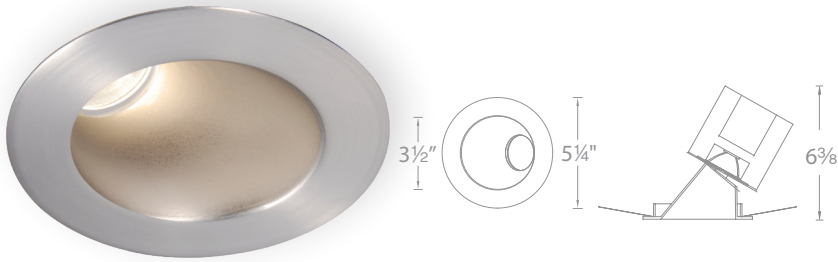

HR3LEDT418P

3.5" Tesla™ Pro LED 30°-45° Adjustable Trim

WAC LIGHTING

Responsible Lighting®

Fixture Type:

Catalog Number:

Project:

Location:

PRODUCT DESCRIPTION

Minimum profile, round 30° to 45° adjustable trim with interior open reflector.

FEATURES

- 3.5" aperture
- Damp location listed
- 30° visual cutoff angle for glare control
- Adjustable fixtures are ideal for sloped ceiling applications
- 5 year WAC Lighting product warranty

SPECIFICATIONS

Construction: Durable die-cast aluminum construction with borosilicate glass lens. Extruded aluminum heat sink.

Power Consumption: 21.5W

Dimming: 0-10V Dimming: 100%-10%
ELV Dimming: 100%-15% (120V only)

Mounting: Two heavy gauge retention clips hold trim firmly to housing.

Finish: Powder coated white
Electroplated brushed nickel and copper bronze

Standards: ETL & cETL Listed.

TRIMS

Model#	Beam	Color Temp	CRI	Lumens	CBCP	Finish
HR3LEDT418P <i>30° to 45° Adjustable</i>	N 26°	827 2700K	85	1010	2803	BN <i>Brushed Nickel</i> CB <i>Copper Bronze</i> WT <i>White</i> 
		927 2700K	90	860	2407	
		830 3000K	85	1050	2860	
		930 3000K	90	960	2687	
		835 3500K	85	1145	3159	
		840 4000K	85	1165	3167	
	F 38°	827 2700K	85	975	1982	
		927 2700K	90	830	1688	
		830 3000K	85	1015	2056	
		930 3000K	90	925	1881	
		835 3500K	85	1105	2210	
		840 4000K	85	1120	2272	