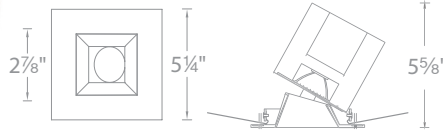

HR3LEDT518P

3.5" Tesla™ Pro LED Square 0-30° Adjustable

WAC LIGHTING

Responsible Lighting®

Fixture Type:

Catalog Number:

Project:

Location:

PRODUCT DESCRIPTION

Minimum profile, square 0° to 30° adjustable trim with interior open reflector.

FEATURES

- 3.5" aperture
- Damp location listed
- 30° visual cutoff angle for glare control
- Adjustable fixtures are ideal for sloped ceiling applications
- 5 year WAC Lighting product warranty

SPECIFICATIONS

Construction: Durable die-cast aluminum construction with borosilicate glass lens. Extruded aluminum heat sink.

Power Consumption: 21.5W

Dimming: 0-10V Dimming: 100%-10%
ELV Dimming: 100%-15% (120V only)

Mounting: Two heavy gauge retention clips hold trim firmly to housing.

Finish: Powder coated white
Electroplated brushed nickel and copper bronze

Standards: ETL & cETL Listed. Fixtures with * are Title 24 JA8-2016 Compliant.

TRIMS

Model#	Beam	Color Temp	CRI	Lumens	CBCP	Finish
HR3LEDT518P <i>0° to 30° Adjustable</i>	N 30°	827 2700K	85	1135	2469	BN Brushed Nickel CB Copper Bronze WT White
		927* 2700K	90	950	2092	
		830 3000K	85	1165	2540	
		930* 3000K	90	1065	2381	
		835 3500K	85	1270	2791	
	840 4000K	85	1295	2792		
	F 52°	827 2700K	85	1100	1358	
		927* 2700K	90	990	1258	
		830 3000K	85	1140	1435	
		930* 3000K	90	1030	1303	
835 3500K		85	1230	1550		
840 4000K	85	1265	1580			

HR3LEDT518P

Example: HR3LEDT518PF835BN

COMPATIBLE HOUSINGS *See individual housing spec sheets for complete information.*

New Construction

HR-3LED-H18D1-ICA <i>Narrow, IC-Rated, Airtight</i>	120V-277V	HR-3LED-H18D1-ICAC <i>Narrow, IC-Rated, Airtight Chicago Plenum</i>	120V-277V
HR-3LED-H18D-ICA <i>IC-Rated, Airtight</i>	120V-277V	HR-3LED-H18D-ICAC <i>IC-Rated, Airtight Chicago Plenum</i>	120V-277V
HR-3LED-H18D-EMICA <i>IC-Rated, Airtight Emergency Backup Battery</i>	120V	HR3LED-H18D-EMICAF <i>IC-Rated, Airtight Emergency Backup Battery</i>	277V
HR-3LED-H18D-A <i>New Construction Non-IC, Airtight</i>	120V-277V	HR-3LED-R22D <i>Adjustable Remodel Non-IC Rated, Airtight</i>	120V-277V

REPLACEMENT MODULES

Reflectors

<i>Narrow Flood Flood</i>	SL-REF-BL10-1-N SL-REF-BL10-1-F

LED

2700K (90 CRI)	BXRC-27G1000-B-23
2700K	BXRC-27E1000-B-23
3000K (90 CRI)	BXRC-30G1000-B-23
3000K	BXRC-30E1000-B-23
3500K	BXRC-35E1000-B-23
4000K	BXRC-40E1000-B-23

wacighting.com
Phone (800) 526.2588
Fax (800) 526.2585

Headquarters/Eastern Distribution Center
44 Harbor Park Drive
Port Washington, NY 11050

Central Distribution Center
1600 Distribution Ct
Lithia Springs, GA 30122

Western Distribution Center
1750 Archibald Avenue
Ontario, CA 91760