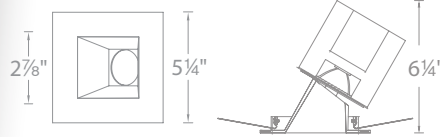

HR3LEDT918P

3.5" Tesla™ Pro LED 30°-45° Adjustable Trim

WAC LIGHTING

Responsible Lighting®

Fixture Type:

Catalog Number:

Project:

Location:

PRODUCT DESCRIPTION

Minimum profile, square 30° to 45° adjustable trim with interior open reflector.

FEATURES

- 3.5" aperture
- Damp location listed
- 30° visual cutoff angle for glare control
- Ideal for sloped ceiling applications
- 5 year WAC Lighting product warranty

SPECIFICATIONS

Construction: Durable die-cast aluminum construction with borosilicate glass lens. Extruded aluminum heat sink.

Power Consumption: 21.5W

Dimming: 0-10V Dimming: 100%-10%
ELV Dimming: 100%-15% (120V only)

Mounting: Two heavy gauge retention clips hold trim firmly to housing.

Finish: Powder coated white
Electroplated brushed nickel and copper bronze

Standards: ETL & cETL Listed.

TRIMS

Model#	Beam	Color Temp	CRI	Lumens	CBCP	Finish
HR3LEDT918P 30°-45° Adjustable	N 26°	827 2700K	85	1000	2537	BN Brushed Nickel CB Copper Bronze WT White
		927 2700K	90	845	2177	
		830 3000K	85	1045	2665	
		930 3000K	90	950	2460	
		835 3500K	85	1135	2933	
		840 4000K	85	1150	2916	
	F 38°	827 2700K	85	955	1569	
		927 2700K	90	825	1351	
		830 3000K	85	1015	1662	
		930 3000K	90	925	1509	
		835 3500K	85	1090	1509	
		840 4000K	85	1115	1834	

HR3LEDT918P

Example: HR3LEDT918PF835CB

COMPATIBLE HOUSINGS *See individual housing spec sheets for complete information.*

New Construction

HR-3LED-H18D1-ICA <i>Narrow, IC-Rated, Airtight</i>	120V-277V	HR-3LED-H18D1-ICAC <i>Narrow, IC-Rated, Airtight Chicago Plenum</i>	120V-277V
HR-3LED-H18D-ICA <i>IC-Rated, Airtight</i>	120V-277V	HR-3LED-H18D-ICAC <i>IC-Rated, Airtight Chicago Plenum</i>	120V-277V
HR-3LED-H18D-EMICA <i>IC-Rated, Airtight Emergency Backup Battery</i>	120V	HR3LED-H18D-EMICAF <i>IC-Rated, Airtight Emergency Backup Battery</i>	277V

Remodel

HR-3LED-R22D <i>Non-IC</i>	120V-277V

REPLACEMENT MODULES

Reflectors

Narrow Flood	SL-REF-BL10-1-N
Flood	SL-REF-BL10-1-F

LED

2700K (90 CRI)	BXRC-27G1000-B-23
2700K	BXRC-27E1000-B-23
3000K (90 CRI)	BXRC-30G1000-B-23
3000K	BXRC-30E1000-B-23
3500K	BXRC-35E1000-B-23
4000K	BXRC-40E1000-B-23

waclighting.com

Phone (800) 526.2588

Fax (800) 526.2585

Headquarters/Eastern Distribution Center

44 Harbor Park Drive

Port Washington, NY 11050

Central Distribution Center

1600 Distribution Ct

Lithia Springs, GA 30122

Western Distribution Center

1750 Archibald Avenue

Ontario, CA 91760