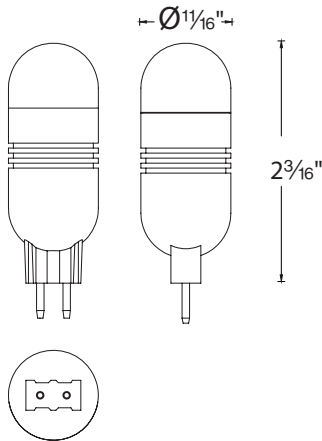

# WAC LIGHTING

Responsible Lighting®

Fixture Type:

Catalog Number:

Project: \_\_\_\_\_

Location: \_\_\_\_\_

<b>Power:</b>	2.7W	<b>Color Temp:</b>	3000K
<b>Base:</b>	G5.3	<b>CRI:</b>	85
<b>Voltage:</b>	12V	<b>Dimming:</b>	100% – 15% ELV
<b>Lumens:</b>	235	<b>Life:</b>	30,000 hours
<b>Beam:</b>	155		