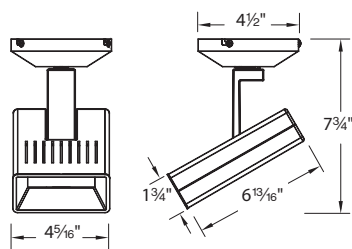

ARGOS – model: MO-LED25

LEDme® Display Spot Light - Canopy Mount

WAC LIGHTING

Responsible Lighting®

Fixture Type:

Catalog Number:

Project:

Location:

PRODUCT DESCRIPTION

A celebration of the SSL revolution, designed exclusively around LED technology, breaking through the conventions of earlier light sources.

The rectangular form is derived from the optimal format for LED design on a PCB for thermal to surface area ratios.

Engineered with minimal components, perfect balance precision aiming, and a single diffuser that can be easily removed with a tool-free mechanism.

Developed for the most challenging applications in upscale residential and commercial environments.

FEATURES

- Free of projected heat and UV and IR radiation
- Single tool-free lens assembly for easy in field change out of beam angle
- Available in two interchangeable optics
- Alternate beam angles may be ordered separately
- Replaceable LED modules
- 360° horizontal and 90° vertical "hot" aiming
- Ceiling and wall mountable
- 100,000 hour rated life
- 5 year WAC Lighting product warranty

FIXTURE PERFORMANCE

Model #	Beam	Color Temp	Watts	Lumens	Efficacy	CBCP	CRI
LED25S-27	20°	2700K	25	1360	54 Lm/W	4923	85
LED25F-27	42°			1210	48 Lm/W	1831	
LED25S-30	20°	3000K	25	1480	59 Lm/W	5868	85
LED25F-30	42°			1320	53 Lm/W	1948	
LED25S-35	20°	3500K	25	1505	60 Lm/W	5087	85
LED25F-35	42°			1330	53 Lm/W	1860	
LED25S-40	20°	4000K	25	1525	61 Lm/W	5472	80
LED25F-40	42°			1345	54 Lm/W	2017	

SPECIFICATIONS

Construction: Die-cast aluminum

Driver: Input voltage: 120VAC 50/60Hz, Max. Load: 25W

Light Source: 10 arrayed Cree XT-E LED

Total power consumption is 25W with driver

Dimming: Dimmable with electronic low voltage (ELV) dimmer

Finish: Black (BK) and White (WT) powder coat paint

Standards: ETL & cETL Damp Location Listed.

ORDER NUMBER

Model #	Beam Spread	Color Temp	Finish
MO-LED25	S 20°	27 2700K	BK Black
		30 3000K	
	F 42°	35 3500K	WT White
		40 4000K	

MO-LED25 - -

Example: **MO-LED25S-30-BK**

FINISHES

BK

WT

REPLACEMENT MODULES

Model	Color Temp
RM-10X3-27	2700K
RM-10X3-30	3000K
RM-10X3-35	3500K
RM-10X3-40	4000K

INTERCHANGABLE OPTICS

Model	Beam
OPH-10X3-20D	20°
OPH-10X3-42D	42°

WAC Lighting

www.waclighting.com

Phone (800) 526.2588 • Fax (800) 526.2585

Headquarters/Eastern Distribution Center

44 Harbor Park Drive • Port Washington, NY 11050

Phone (516) 515.5000 • Fax (516) 515.5050

Western Distribution Center

1750 Archibald Avenue • Ontario, CA 91760

Phone (800) 526.2588 • Fax (800) 526.2585