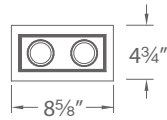

MT-3LD211 - 2 Lights

Mini LED Multiple Spots

WAC LIGHTING

Responsible Lighting®