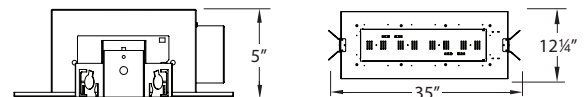

HOUSING ORDER NUMBER

Non-IC Rated, Airtight New Construction

MT-5LD425H-NA

WAC Lighting

www.waclighting.com

Phone (800) 526.2588 • Fax (800) 526.2585

Headquarters/Eastern Distribution Center

44 Harbor Park Drive • Port Washington, NY 11050

Phone (516) 515.5000 • Fax (516) 515.5050

Western Distribution Center

1750 Archibald Avenue • Ontario, CA 91760

Phone (800) 526.2588 • Fax (800) 526.2585