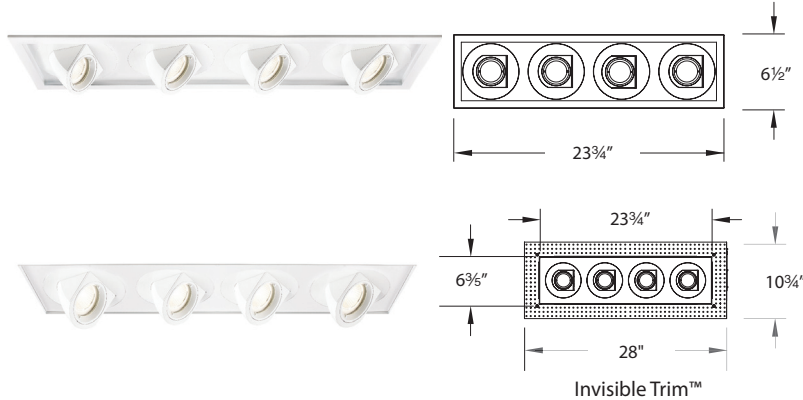

MT-5LD425 - 4 Lights

Tesla LED Multiple Spots Energy Star®

WAC LIGHTING

Responsible Lighting®

Fixture Type:

Catalog Number:

Project:

Location:

SPECIFICATIONS

Construction: Die-cast aluminum heat sink painted white. Trim, housing and junction box are 20 gauge steel. Frame and hanger bars are heavy gauge galvanized steel.

J-Box: Seven knockouts and four Romex® style wiring connectors provided for ease of installation. Rated for branch wiring.

Driver: Universal Input (120V - 277V)

Light Source: High output LED

Dimming: Dim to 10% with electronic low voltage (ELV) dimmer (120V only). 0-10V dimming for 120V and 277V.

Mounting: Supplied with hanger bars, adjustable from 14 1/2"-25" to accommodate various joist construction and grid sizes. Includes butterfly brackets which mount to 1/2" emt or channel and are vertically adjustable. 23 5/8" x 6 1/8" cutout with trim, 25" x 7 3/4" cutout for Invisible Trim™. See instruction sheet for details on installation using spackle ring. Accommodates surfaces from 1/2" to 1" thick.

Finish: Abrasion resistant powder coat paint in White (WT).

Standards: ETL & cETL Damp Location listed; Energy Star rated.

PRODUCT DESCRIPTION

High brightness, individually retractable & adjustable spot lights.

FEATURES

- Energy Star® rated
- Non-IC rated, airtight housings
- Invisible Trim™ is designed to sit flush with the ceiling for a clean, architectural look
- Spot and Flood beam spreads
- 45° vertical adjustment and 365° horizontal rotation
- Accepts one replacement lens
- 50,000 hour rated life
- 5 year WAC Lighting product warranty

FIXTURE PERFORMANCE

Model #	Beam	CCT	Watts	Lumens	Efficacy	CRI
MT-5LD425T-S927	25°	2700K	90W	4380	48.5 Lm/W	90
MT-5LD425T-F927	40°			4420	49 Lm/W	
MT-5LD425T-S27	25°	2700K	90W	4980	55 Lm/W	85
MT-5LD425T-F27	40°			4980	55 Lm/W	
MT-5LD425T-S930	25°	3000K	90W	4300	48 Lm/W	90
MT-5LD425T-F930	45°			4380	48.5 Lm/W	
MT-5LD425T-S30	25°	3000K	90W	5560	62 Lm/W	85
MT-5LD425T-F30	45°			5340	59 Lm/W	
MT-5LD425T-S35	25°	3500K	90W	5400	60 Lm/W	85
MT-5LD425T-F35	40°			5320	59 Lm/W	
MT-5LD425T-S40	25°	4000K	90W	6060	67 Lm/W	85
MT-5LD425T-F40	40°			5800	64 Lm/W	

COLOR LENSES

Color Lens	LENS-16
AMB	Amber
BLU	Blue
GRN	Green
RED	Red
YEL	Yellow

LENSES

Clear Lens	
Frosted Lens	LENS-16-CL
Spread Lens	LENS-16-FR
Beam Soft Lens	LENS-16-SPR
Beam Elongating Lens	LENS-16-BSL
Infrared Filter Lens	LENS-16-BEL
UV/Infrared Filter Lens	LENS-16-IR
	LENS-16-UI

ACCESSORIES

Honeycomb Louver	LENS-16-HCM
Cross Louver	LENS-16-CRL
2" Snoot	LENS-16-SNOOT

TRIM ORDER NUMBER

Model #	Beam	Color Temp	Rated	Finish
MT-5LD425T	Trim	927 2700K (90 CRI) 27 2700K 930 3000K (90 CRI) 30 3000K 35 3500K 40 4000K	Non-IC	WT White
MT-5LD425TL	Invisible Trim™			

Example: MT-5LD425T-S30-WT