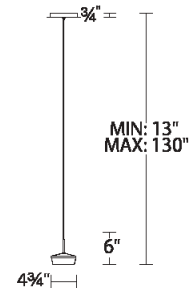

SPECIFICATIONS

Construction: Aluminum body with glass shade surrounding a white dif-fuser design

Input: 120V - 277V

Dimming (120V): 100% - 10% ELV / 0-10V / Triac

Dimming (277V): 100% - 10% 0-10V

Light Source: High output LED

Finish: Black (BK), Chrome (CH)

Standards: ETL/cETL Damp Location listed, Title 24 Compliant

PD-16909

ORDER NUMBER

Model	Size	Watt	LED Lumens	Delivered Lumens	Finish
PD-16906	6"	8.5W	897	510	BK <i>Black</i>
					CH <i>Chrome</i>