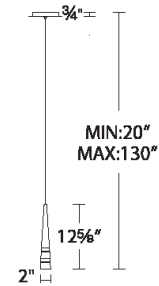

PRODUCT DESCRIPTION

More than meets the eye.

FEATURES

- Aluminum body with acrylic diffuser at the bottom and glass diffuser at the top.
- Thin powered aircraft cable provided an ultra-clean look
- 2.76" x 1.26" x 1.18" universal voltage driver (120V - 277V) installs within a junction box
- Color Temperature: 3000K
- CRI: 90
- Rated Life: 42,000 hours

Replacement

RPL-GLA-18913

Glass

SPECIFICATIONS

Construction: Aluminum with acrylic and glass diffusers

Input: 120V

Dimming (120V): 100% - 10% ELV / 0-10V / Triac

Dimming (277V): 100% - 10% 0-10V

Light Source: High output LED

Finish: Black (BK), Chrome (CH)

Standards: ETL/cETL, Damp location listed, Title 24

Compliant

PD-18913

ORDER NUMBER

Model	Size	Watt	LED Lumens	Delivered Lumens	Finish
PD-18913	13"	7W	513	458	BK <i>black</i> CH <i>Chrome</i>