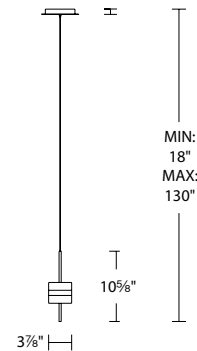

SPECIFICATIONS

Construction: Aluminum body with acrylic diffuser

Input: 120 - 277V

Dimming (120V): 100% - 10% ELV / 0-10V / Triac

Dimming (277V): 100% - 10% 0-10V

Light Source: High output LED

Finish: Black (BK), Chrome (CH)

Standards: ETL/cETL Damp Location listed, Title 24

Compliant

PD-34911

ORDER NUMBER

Model	Size	Watt	LED Lumens	Delivered Lumens	Finish
PD-34911	11"	10.6W	871	699	BK Black CH Chrome

Example: PD-34911-BK

dweLED.com
Phone (800) 526.2588
Fax (800) 526.2585