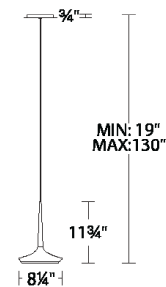

SPECIFICATIONS

Construction: Aluminum with acrylic diffuser

Input: 120V - 277V

Dimming (120V): 100% - 10% ELV / 0-10V / Triac

Dimming (277V): 100% - 10% 0-10V

Light Source: High output LED

Finish: Black (BK), Satin Nickel (SN)

Standards: ETL/cETL Damp Location listed, Title 24 Compliant

PD-36912

ORDER NUMBER

Model	Size	Watt	LED Lumens	Delivered Lumens	Finish
PD-36912	12"	12.7W	1070	540	BK Black SN Satin Nickel

Example: **PD-36912-BK**