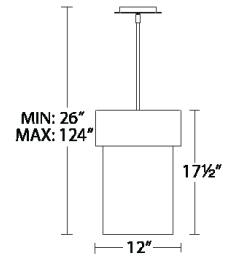

Replacement

RPL-ROD-OUT06-BK Rod
RPL-ROD-OUT12-BK Rod

SPECIFICATIONS

Construction: Aluminum with acrylic diffuser

Input: 120V

Dimming: 100% - 10% ELV

Light Source: High output LED

Finish: Black (BK)

Standards: ETL/cETL, Damp location listed

PD-42912

PD-42918

ORDER NUMBER

Model	Size	Watt	LED Lumens	Delivered Lumens	Finish
PD-42912	12"	16W	1400	790	BK <i>black</i> 
PD-42918	18"	25W	2400	1365	

Example: **PD-42912-BK**