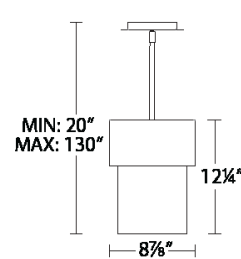

Replacement

RPL-ROD-OUT06-BK Rod
RPL-ROD-OUT12-BK Rod

SPECIFICATIONS

Construction: Aluminum with acrylic diffuser

Input: 120V

Dimming: 100% - 10% ELV

Light Source: High output LED

Finish: Black (BK)

Standards: ETL/cETL, Damp location listed

PD-42912

PD-42918

ORDER NUMBER

Model	Size	Watt	LED Lumens	Delivered Lumens	Finish
PD-42912	12"	16W	1400	790	BK <i>black</i> 
PD-42918	18"	25W	2400	1365	

Example: **PD-42912-BK**