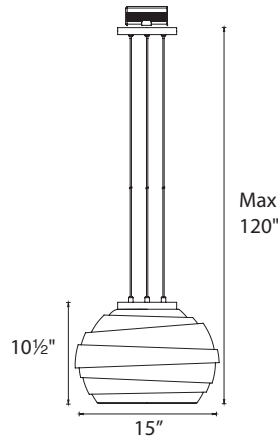

ELLIPTIC – model: PD-51915
 dwelLED™ LED Pendants

WAC LIGHTING
 Responsible Lighting®

Fixture Type:

Catalog Number:

Project: _____

Location: _____

PRODUCT DESCRIPTION

A celestial spherical form with the visual orbiting movement of heavenly bodies. Mouth blown and etched triplex glass efficiently diffuses hot spots for beautiful ambient lighting. Ideal as a conversation piece overhead.

FEATURES

- Mouth blown etched glass with banded detail
- Cable suspension carrying low voltage may be field shortened
- Dimming: 100% - 10% ELV
- ETL & cETL damp location listed
- 2.95" x 1.89" x 1.14" driver installs in a junction box
- 70,000 hour rated life
- Color Temp: 2700K
- 90 CRI
- 277V available (special order)

SPECIFICATIONS

Construction: Mouth blown etched glass with banded detail and aluminum hardware

ORDERING NUMBER

Model#	Watt	LED Lumens	Delivered Lumens	Finish
PD-51915	14W	906	735	BN <i>Brushed Nickel</i> 